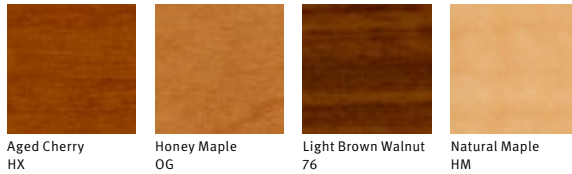

HermanMiller Materials

Casework

Solid Laminate

Inner Tone Light
HF

Light Tone
LT

Soft White
LU

Warm Grey Neutral
WN

White
91

Woodgrain Laminate

Aged Cherry
HX

Honey Maple
OG

Light Brown Walnut
76

Natural Maple
HM

Chemsurf

Inner Tone Light
KR

Light Tone
KH

Soft White
LE

Warm Grey Neutral
JD

Corian

Aurora
IQ

Bisque
QB

Cameo White
58

Canyon
1N

Flint
1E

Glacier White
CQ

Mojave
3I

Raffie
7I

Sahara
1U

Sandstone
4I

Savannah
1S

Silt
OQ

Vanilla
Q1