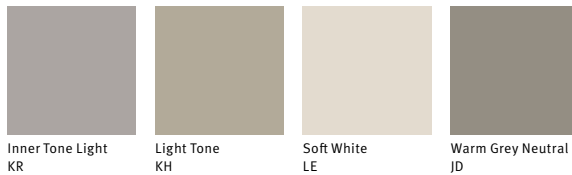

HermanMiller Materials

Casework

Solid Laminate

Inner Tone Light
HF

Light Tone
LT

Soft White
LU

Warm Grey Neutral
WN

White
91

Woodgrain Laminate

Aged Cherry
HX

Honey Maple
OG

Light Brown Walnut
76

Natural Maple
HM

Chemsurf

Inner Tone Light
KR

Light Tone
KH

Soft White
LE

Warm Grey Neutral
JD

Corian

Aurora
IQ

Bisque
QB

Cameo White
58

Canyon
1N

Flint
1E

Glacier White
CQ

Mojave
3I

Raffie
7I

Sahara
1U

Sandstone
4I

Savannah
1S

Silt
OQ

Vanilla
Q1