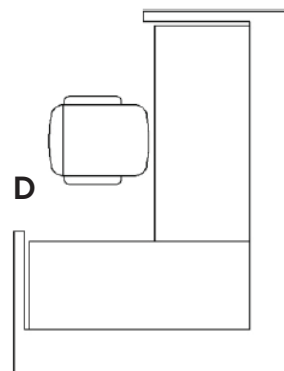

KUBIK, MODEL B

Description	wxd mm
Kubik B, white lacquered	1800x1870
Kubik B, optional NCS colour	1800x1870

KUBIK, MODEL C

Description	wxd mm
Kubik C, white lacquered	2700x970
Kubik C, optional NCS colour	2700x970

KUBIK, MODEL D

Description	wxd mm
Kubik D, white lacquered	1800x2470
Kubik D, optional NCS colour	1800x2470

ACCESSORIES

Electric height-adjustable:

- Lift leg/pc
- Control/pc
- Cable basket/pc

Färgval/Color Choices