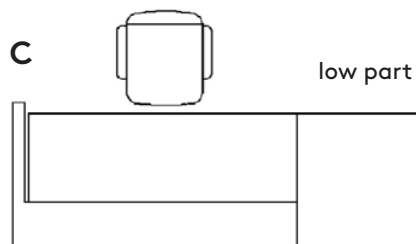

Desk standard performances: Front: lacquered MDF board. Top board: laminate (Formica). Other materials on request, for example glass, wood or lighting.

Standardmodeller / Standard models

KUBIK, MODEL A

Description	wxd mm
Kubik A, white lacquered	1800x970
Kubik A, optional NCS colour	1800x970

KUBIK, MODEL B

Description	wxd mm
Kubik B, white lacquered	1800x1870
Kubik B, optional NCS colour	1800x1870

KUBIK, MODEL C

Description	wxd mm
Kubik C, white lacquered	2700x970
Kubik C, optional NCS colour	2700x970