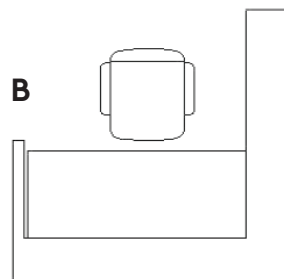

Desk standard performances: Front: lacquered MDF board. Top board: laminate (Formica). Other materials on request, for example glass, wood or lighting.

Standardmodeller / Standard models

KUBIK, MODEL A

Description	wxd mm
Kubik A, white lacquered	1800x970
Kubik A, optional NCS colour	1800x970

KUBIK, MODEL B

Description	wxd mm
Kubik B, white lacquered	1800x1870
Kubik B, optional NCS colour	1800x1870

KUBIK, MODEL C

Description	wxd mm
Kubik C, white lacquered	2700x970
Kubik C, optional NCS colour	2700x970

KUBIK, MODEL D

Description	wxd mm
Kubik D, white lacquered	1800x2470
Kubik D, optional NCS colour	1800x2470

ACCESSORIES

Electric height-adjustable:

- Lift leg/pc
- Control/pc
- Cable basket/pc

Färgval/Color Choices