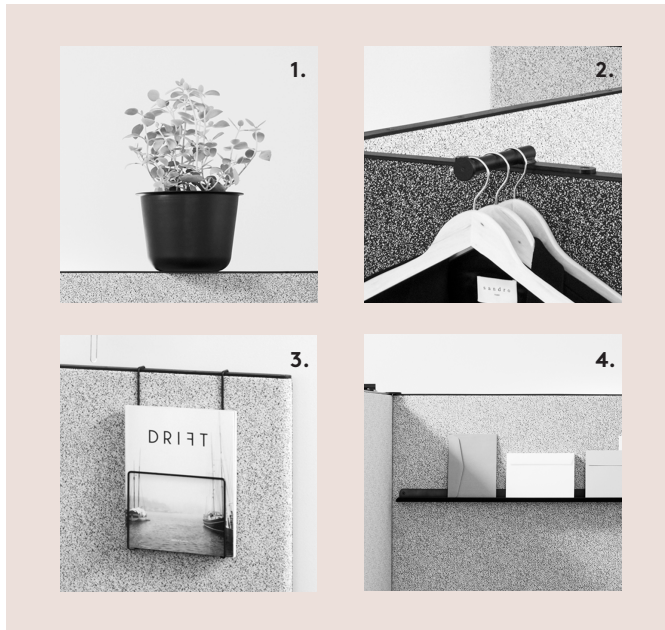

dB

Design: Thomas Bernstrand

abstracta

"More space for the individual"

- 1. **dB Flower pot** - Black or white lacquered steel
- 2. **dB Coat hanger** - Black or white lacquered steel
- 3. **dB Magazine holder** - Black or white lacquered steel
- 4. **dB Pen shelf** - 1400/1600/1800/2000 mm. Black or white lacquered steel.

dB
Design: Thomas Bernstrand

dB is a screen system that serves as a discreet scenery set for open office environments and designed to be brought to life by the people who work there. Comes in a variety of colours.

Material

Screens with metal base. Whiteboard with magnetic e3 enamel, cork board or upholstered with fabric.

Colours, Certificates, Digital Images & CAD files:

>> <https://abstracta.se/product/db-design-bernstrand/>