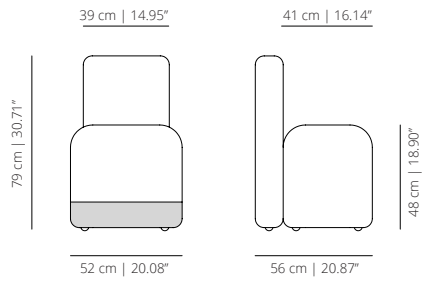

SECH
with casters