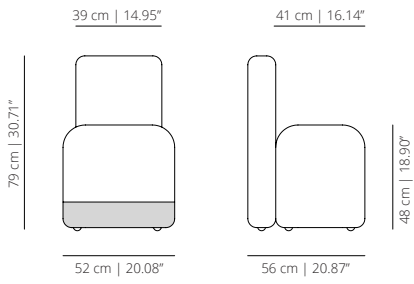

SECHF
fix

SECH
with casters