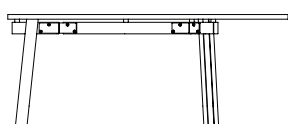

**L901**

PEDESTAL TABLE. Solid lacquered ash or oak, stained or oiled finish. Chrome plated steel fittings and footplate (chrome III). Chrome plated bolts. The rectangular tables have two frames. Footplates have standard diameters of 50 or 60 cm. As its name suggests, Size can be supplied in many sizes. Illustrations are for example only. Custom sizes available. Tabletop thickness 3 cm.

L901 (table)

Table height 42/72
 Table top $\varnothing 50/\varnothing 70/\varnothing 90/\varnothing 1050/\varnothing 1200$
 Area tabletop 50x50/70x70/80x80/140x70/140x80/180x80
 180x90/200x90/220x90/250x90

L901 (bar table)

Table height 90/107
 Table top $\varnothing 50/\varnothing 70/\varnothing 90/\varnothing 1050$
 Area tabletop 50x50/70x70/140x70/140x80/180x80
 180x90/200x80/220x80/250x80

180

180

72

L903

TABLE WITH 3-LEGGED FRAME. For round tabletops with edging beneath the top. Solid lacquered ash or oak, stained or oiled finish. Chrome-plated steel fittings (chrome III). As its name suggests, Size can be supplied in many sizes. Illustrations are for example only. Custom sizes available. Tabletop thickness 3 cm

L904
Table height 42
Table top Ø170/130x130

Table height 72
Table top Ø120/Ø170/130x130

TABLE WITH 4-LEGGED FRAME. For rectangular tabletops with longitudinal beams beneath the top. Solid lacquered ash or oak, stained or oiled finish. Chrome plated steel fittings (chrome III). As its name suggests, Size can be supplied in many sizes. Illustrations are for example only. Custom sizes available. Tabletop thickness 3 cm