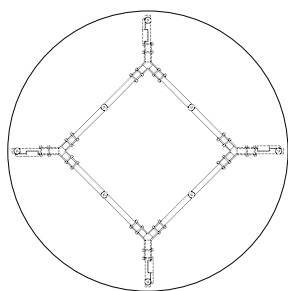

**L901**

PEDESTAL TABLE. Solid lacquered ash or oak, stained or oiled finish. Chrome plated steel fittings and footplate (chrome III). Chrome plated bolts. The rectangular tables have two frames. Footplates have standard diameters of 50 or 60 cm. As its name suggests, Size can be supplied in many sizes. Illustrations are for example only. Custom sizes available. Tabletop thickness 3 cm.

L901 (bar table)

Table height 90/107
 Table top $\varnothing 50/\varnothing 70/\varnothing 90/\varnothing 1050$
 Area tabletop 50x50/70x70/140x70/140x80/180x80
 180x90/200x80/220x80/250x80

180

180

72

L903

TABLE WITH 3-LEGGED FRAME. For round tabletops with edging beneath the top. Solid lacquered ash or oak, stained or oiled finish. Chrome-plated steel fittings (chrome III). As its name suggests, Size can be supplied in many sizes. Illustrations are for example only. Custom sizes available. Tabletop thickness 3 cm

L903
Table height 42/72
Table top Ø140/Ø180

170

170

L904

TABLE WITH 4-LEGGED FRAME. For round or square tabletops with edging beneath the top. Solid lacquered ash or oak, stained or oiled finish. Chrome-plated steel fittings (chrome III). As its name suggests, Size can be supplied in many sizes. Illustrations are for example only. Custom sizes available. Tabletop thickness 3 cm

L904
Table height 42
Table top Ø170/130x130

Table height 72
Table top Ø120/Ø170/130x130

TABLE WITH 4-LEGGED FRAME. For rectangular tabletops with longitudinal beams beneath the top. Solid lacquered ash or oak, stained or oiled finish. Chrome plated steel fittings (chrome III). As its name suggests, Size can be supplied in many sizes. Illustrations are for example only. Custom sizes available. Tabletop thickness 3 cm