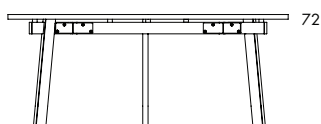

L901 (table)

Table height 42/72
 Table top $\varnothing 50/\varnothing 70/\varnothing 90/\varnothing 1050/\varnothing 1200$
 Area tabletop 50x50/70x70/80x80/140x70/140x80/180x80
 180x90/200x90/220x90/250x90

L901 (bar table)

Table height 90/107
 Table top $\varnothing 50/\varnothing 70/\varnothing 90/\varnothing 1050$
 Area tabletop 50x50/70x70/140x70/140x80/180x80
 180x90/200x80/220x80/250x80

180

180

72

L903

TABLE WITH 3-LEGGED FRAME. For round tabletops with edging beneath the top. Solid lacquered ash or oak, stained or oiled finish. Chrome-plated steel fittings (chrome III). As its name suggests, Size can be supplied in many sizes. Illustrations are for example only. Custom sizes available. Tabletop thickness 3 cm

L903
Table height 42/72
Table top Ø140/Ø180

170

170

L904

TABLE WITH 4-LEGGED FRAME. For round or square tabletops with edging beneath the top. Solid lacquered ash or oak, stained or oiled finish. Chrome-plated steel fittings (chrome III). As its name suggests, Size can be supplied in many sizes. Illustrations are for example only. Custom sizes available. Tabletop thickness 3 cm

L904
Table height 42
Table top Ø170/130x130

Table height 72
Table top Ø120/Ø170/130x130

TABLE WITH 4-LEGGED FRAME. For rectangular tabletops with longitudinal beams beneath the top. Solid lacquered ash or oak, stained or oiled finish. Chrome plated steel fittings (chrome III). As its name suggests, Size can be supplied in many sizes. Illustrations are for example only. Custom sizes available. Tabletop thickness 3 cm