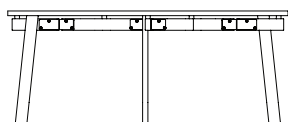

L901 (table)

Table height 42/72
 Table top $\varnothing 50/\varnothing 70/\varnothing 90/\varnothing 1050/\varnothing 1200$
 Area tabletop 50x50/70x70/80x80/140x70/140x80/180x80
 180x90/200x90/220x90/250x90

L901 (bar table)

Table height 90/107
 Table top $\varnothing 50/\varnothing 70/\varnothing 90/\varnothing 1050$
 Area tabletop 50x50/70x70/140x70/140x80/180x80
 180x90/200x80/220x80/250x80

180

180

72

L903

TABLE WITH 3-LEGGED FRAME. For round tabletops with edging beneath the top. Solid lacquered ash or oak, stained or oiled finish. Chrome-plated steel fittings (chrome III). As its name suggests, Size can be supplied in many sizes. Illustrations are for example only. Custom sizes available. Tabletop thickness 3 cm

L903
Table height 42/72
Table top Ø140/Ø180

170

170

L904

TABLE WITH 4-LEGGED FRAME. For round or square tabletops with edging beneath the top. Solid lacquered ash or oak, stained or oiled finish. Chrome-plated steel fittings (chrome III). As its name suggests, Size can be supplied in many sizes. Illustrations are for example only. Custom sizes available. Tabletop thickness 3 cm

L904
Table height 42
Table top Ø170/130x130

Table height 72
Table top Ø120/Ø170/130x130

TABLE WITH 4-LEGGED FRAME. For rectangular tabletops with longitudinal beams beneath the top. Solid lacquered ash or oak, stained or oiled finish. Chrome plated steel fittings (chrome III). As its name suggests, Size can be supplied in many sizes. Illustrations are for example only. Custom sizes available. Tabletop thickness 3 cm