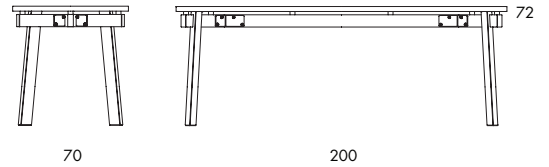

L901 (bar table)

Table height 90/107
 Table top $\varnothing 50/\varnothing 70/\varnothing 90/\varnothing 1050$
 Area tabletop 50x50/70x70/140x70/140x80/180x80
 180x90/200x80/220x80/250x80

180

180

72

L903

TABLE WITH 3-LEGGED FRAME. For round tabletops with edging beneath the top. Solid lacquered ash or oak, stained or oiled finish. Chrome-plated steel fittings (chrome III). As its name suggests, Size can be supplied in many sizes. Illustrations are for example only. Custom sizes available. Tabletop thickness 3 cm

L903
Table height 42/72
Table top Ø140/Ø180

170

170

L904

TABLE WITH 4-LEGGED FRAME. For round or square tabletops with edging beneath the top. Solid lacquered ash or oak, stained or oiled finish. Chrome-plated steel fittings (chrome III). As its name suggests, Size can be supplied in many sizes. Illustrations are for example only. Custom sizes available. Tabletop thickness 3 cm

L904
Table height 42
Table top Ø170/130x130

Table height 72
Table top Ø120/Ø170/130x130

TABLE WITH 4-LEGGED FRAME. For rectangular tabletops with longitudinal beams beneath the top. Solid lacquered ash or oak, stained or oiled finish. Chrome plated steel fittings (chrome III). As its name suggests, Size can be supplied in many sizes. Illustrations are for example only. Custom sizes available. Tabletop thickness 3 cm

L905 (coffee table)
 Table height 42
 Area tabletop 120x70/140x70/140x80/180x80/180x90/200x70/200x90/200x100

L905 (table)
 Table height 72
 Area tabletop 120x70/140x70/140x80/180x80/180x90/200x70/200x90/200x100
 220x90/220x100/250x90/250x100/300x90/300x100/330x90/330x100