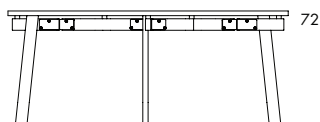

L901 (table)

Table height 42/72
 Table top $\varnothing 50/\varnothing 70/\varnothing 90/\varnothing 1050/\varnothing 1200$
 Area tabletop 50x50/70x70/80x80/140x70/140x80/180x80
 180x90/200x90/220x90/250x90

L901 (bar table)

Table height 90/107
 Table top $\varnothing 50/\varnothing 70/\varnothing 90/\varnothing 1050$
 Area tabletop 50x50/70x70/140x70/140x80/180x80
 180x90/200x80/220x80/250x80

180

180

72

L903

TABLE WITH 3-LEGGED FRAME. For round tabletops with edging beneath the top. Solid lacquered ash or oak, stained or oiled finish. Chrome-plated steel fittings (chrome III). As its name suggests, Size can be supplied in many sizes. Illustrations are for example only. Custom sizes available. Tabletop thickness 3 cm

L903
Table height 42/72
Table top Ø140/Ø180

170

170

L904

TABLE WITH 4-LEGGED FRAME. For round or square tabletops with edging beneath the top. Solid lacquered ash or oak, stained or oiled finish. Chrome-plated steel fittings (chrome III). As its name suggests, Size can be supplied in many sizes. Illustrations are for example only. Custom sizes available. Tabletop thickness 3 cm

L904
Table height 42
Table top Ø170/130x130

Table height 72
Table top Ø120/Ø170/130x130

TABLE WITH 4-LEGGED FRAME. For rectangular tabletops with longitudinal beams beneath the top. Solid lacquered ash or oak, stained or oiled finish. Chrome plated steel fittings (chrome III). As its name suggests, Size can be supplied in many sizes. Illustrations are for example only. Custom sizes available. Tabletop thickness 3 cm