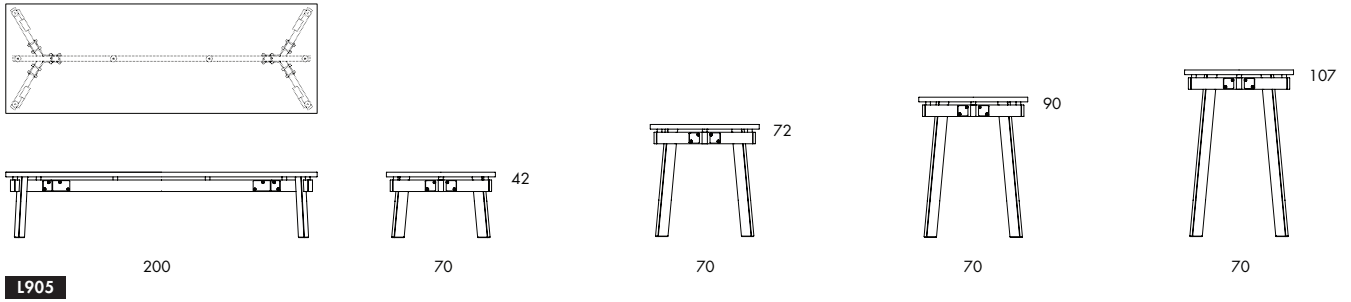

L901 (bar table)

Table height 90/107
 Table top $\varnothing 50/\varnothing 70/\varnothing 90/\varnothing 1050$
 Area tabletop 50x50/70x70/140x70/140x80/180x80
 180x90/200x80/220x80/250x80

180

180

72

L903

TABLE WITH 3-LEGGED FRAME. For round tabletops with edging beneath the top. Solid lacquered ash or oak, stained or oiled finish. Chrome-plated steel fittings (chrome III). As its name suggests, Size can be supplied in many sizes. Illustrations are for example only. Custom sizes available. Tabletop thickness 3 cm

L903
Table height 42/72
Table top Ø140/Ø180

170

170

L904

TABLE WITH 4-LEGGED FRAME. For round or square tabletops with edging beneath the top. Solid lacquered ash or oak, stained or oiled finish. Chrome-plated steel fittings (chrome III). As its name suggests, Size can be supplied in many sizes. Illustrations are for example only. Custom sizes available. Tabletop thickness 3 cm

L904
Table height 42
Table top Ø170/130x130

Table height 72
Table top Ø120/Ø170/130x130

TABLE WITH 4-LEGGED FRAME. For rectangular tabletops with longitudinal beams beneath the top. Solid lacquered ash or oak, stained or oiled finish. Chrome plated steel fittings (chrome III). As its name suggests, Size can be supplied in many sizes. Illustrations are for example only. Custom sizes available. Tabletop thickness 3 cm

L905 (bar table)
 Table height 90/107
 Area tabletop 120x70/140x70/140x80/180x80/180x90/200x70/200x90/200x100