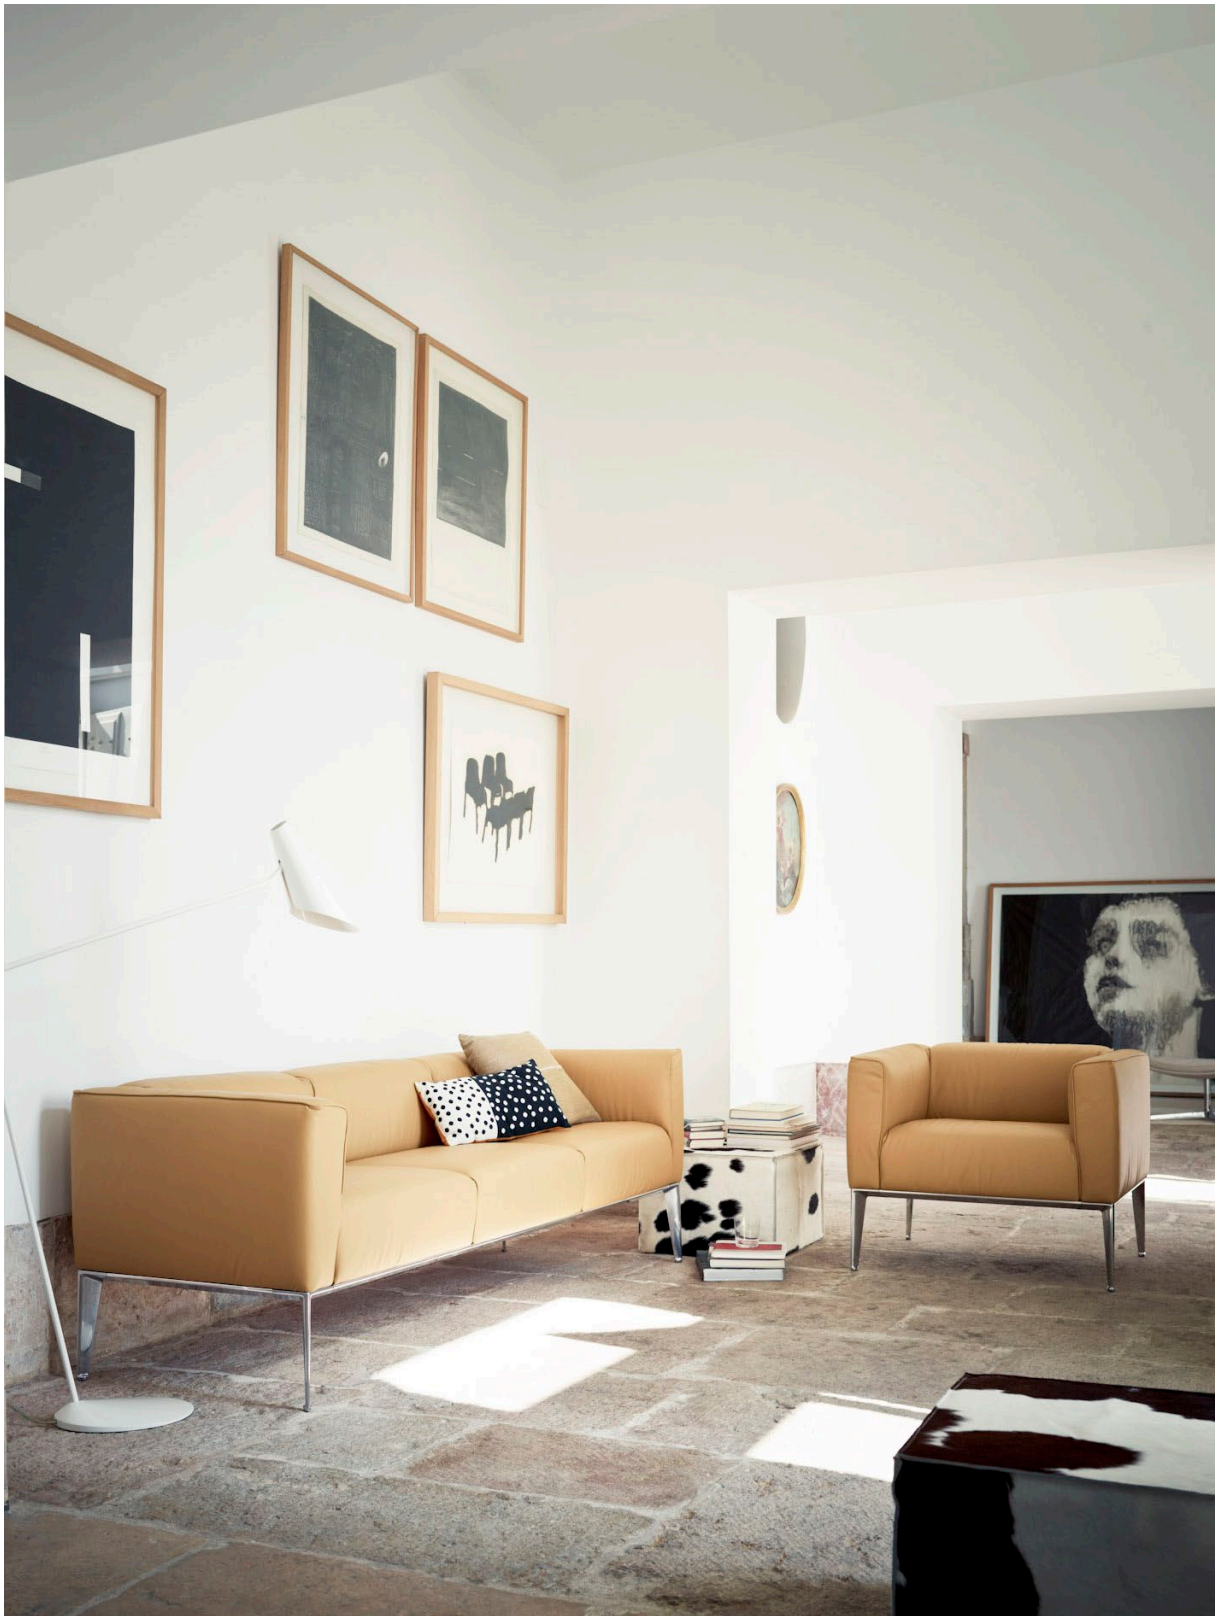

arper

T +39 0422 7918 F +39 0422 791800

www.arper.com

Private residence
Lisbon, Portugal
Art. 1402 - 1400
MDF frame upholstered in leather
& aluminium feet