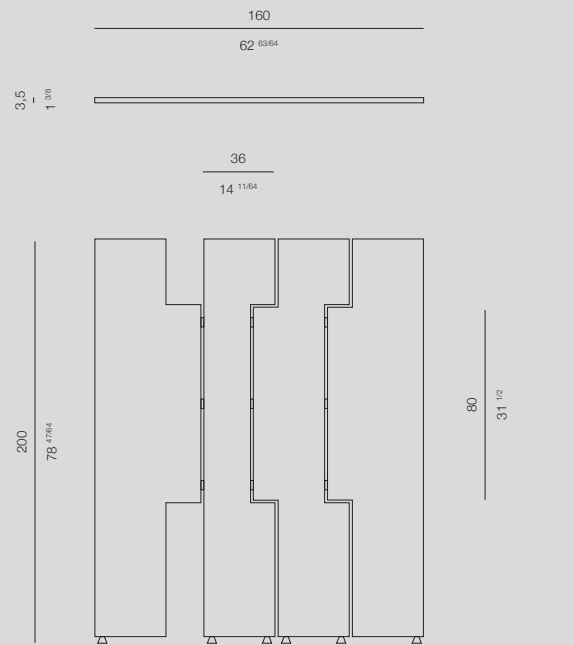

HUDSON

Paravento | *Screen*

Materiali | *Materials*

Elemento divisorio autoportante costituito da pannelli
in finitura legno dark grey con pattern
*Self-supporting dividing element made of wooden
dark grey finish panels with pattern*