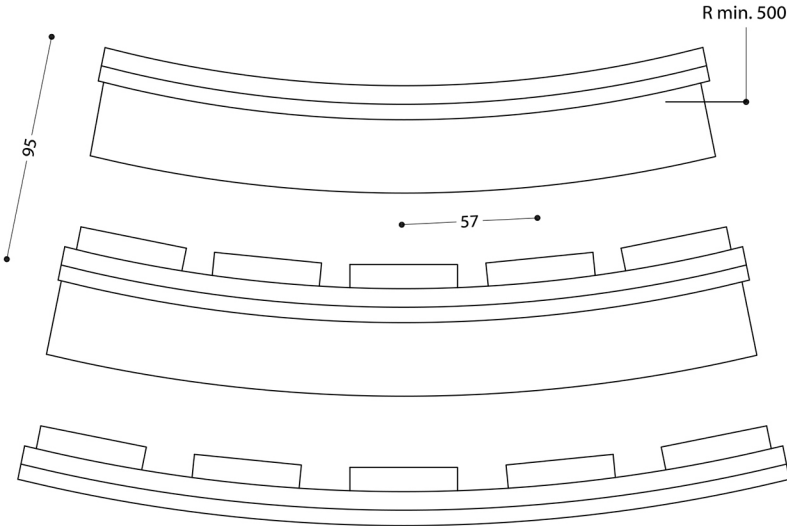

Runner fixed table

FIRST ROW

INTERMEDIATE ROW

END ROW

Runner fixed table

H = min 6
max 20

H = min 20
max 35

Runner fixed table

Runner tip-up table

FIRST ROW

INTERMEDIATE ROW

END ROW

Runner tip-up table

H = min 6
max 20

H = min 20
max 35

Runner tip-up table