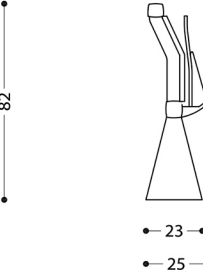

Runner fixed table

FIRST ROW

INTERMEDIATE ROW

END ROW

Runner fixed table

H = min 6
max 20

H = min 20
max 35

Runner fixed table

Runner tip-up table

FIRST ROW

INTERMEDIATE ROW

END ROW

Runner tip-up table

H = min 6
max 20

H = min 20
max 35

Runner tip-up table