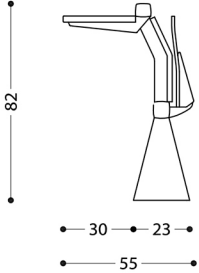

Runner fixed table

FIRST ROW

INTERMEDIATE ROW

END ROW

Runner fixed table

H = min 6
max 20

H = min 20
max 35

Runner fixed table

Runner tip-up table

FIRST ROW

INTERMEDIATE ROW

END ROW

Runner tip-up table

H = min 6
max 20

H = min 20
max 35

Runner tip-up table