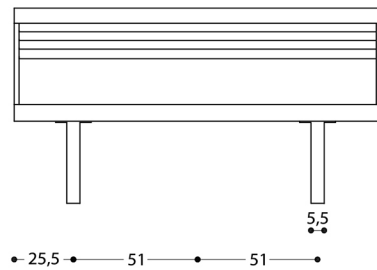

Runner fixed table

FIRST ROW

INTERMEDIATE ROW

END ROW

Runner fixed table

H = min 6
max 20

H = min 20
max 35

Runner fixed table

Runner tip-up table

FIRST ROW

INTERMEDIATE ROW

END ROW

Runner tip-up table

H = min 6
max 20

H = min 20
max 35

Runner tip-up table