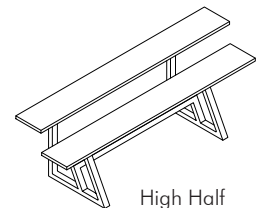

BuzziBreeze

Multifunctional table with fixed benches

Base in powdercoated steel in black (RAL 9005) or white (RAL 9010)

Worktop & seats in powder coated Aluminium in black (RAL 9005) or white (RAL 9010), Oak or Iroko

Note: Oak is not suitable for outdoor use, Iroko wood is naturally durable but may be prone to movement and cracking in outdoor environments

	Width	Height	Length	Worktop & seats		
				Aluminium	Oak	Iroko
Low	163 cm	74 cm (bench 44 cm)	2 m	€ 4.893	€ 7.971	€ 7.971
			3 m	€ 5.665	€ 9.207	€ 9.207
			4 m	€ 6.438	€ 10.196	€ 10.196
High	180 cm	110 cm (bench 80 cm)	2 m	€ 6.488	€ 9.362	€ 9.362
			3 m	€ 7.116	€ 10.743	€ 10.743
			4 m	€ 7.930	€ 12.690	€ 12.690
Low Half	81 cm	74 cm (bench 44 cm)	2 m	€ 3.234	€ 7.102	€ 7.102
			3 m	€ 3.476	€ 8.342	€ 8.342
			4 m	€ 3.810	€ 10.151	€ 10.151
High Half	90 cm	110 cm (bench 80 cm)	2 m	€ 4.026	€ 7.890	€ 7.890
			3 m	€ 4.335	€ 9.198	€ 9.198
			4 m	€ 4.747	€ 11.078	€ 11.078

Required order information: model, length, color base, material worktop & seats