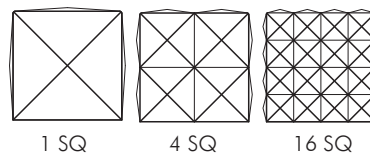

BuzziCube 3D

Sound absorbing pouf with 3D pattern

	Bottom	L x W x H	CAT A	CAT E
3D Solo	bottom anti skid	50 x 50 x 47 cm	€ 364	€ 555
	bottom wood	50 x 50 x 50 cm	€ 423	€ 614
	<i>(recommended for contract market)</i>			
	wheels (4 pcs)	50 x 50 x 50 cm	€ 583	€ 774
3D Duo	bottom anti skid	94 x 50 x 47 cm	€ 715	€ 964
	bottom wood	94 x 50 x 50 cm	€ 836	€ 1.085
	<i>(recommended for contract market)</i>			
3D Trio	bottom anti skid	138 x 50 x 47 cm	€ 935	€ 1.241
	bottom wood	138 x 50 x 50 cm	€ 1.114	€ 1.420
	<i>(recommended for contract market)</i>			
3D Quatro	bottom anti skid	182 x 50 x 47 cm	€ 1.164	€ 1.521
	bottom wood	182 x 50 x 50 cm	€ 1.405	€ 1.762
	<i>(recommended for contract market)</i>			
3D T	bottom anti skid	138 x 93 x 47 cm	€ 1.405	€ 1.832
	bottom wood	138 x 93 x 50 cm	€ 1.644	€ 1.966
	<i>(recommended for contract market)</i>			
3D L Left	bottom anti skid	138 x 93 x 47 cm	€ 1.164	€ 1.521
	bottom wood	138 x 93 x 50 cm	€ 1.405	€ 1.762
	<i>(recommended for contract market)</i>			
3D L Right	bottom anti skid	138 x 93 x 47 cm	€ 1.164	€ 1.521
	bottom wood	138 x 93 x 50 cm	€ 1.405	€ 1.762
	<i>(recommended for contract market)</i>			

3D patterns

1 SQ

4 SQ

16 SQ

Required order information: size, bottom, pattern, fabric (CAT > Collection > color)