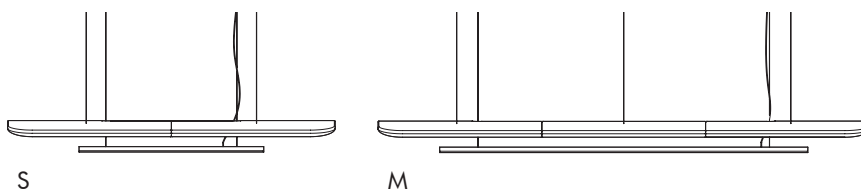

BuzziZepp LED

Suspended acoustic element with LED line

Black metal ceiling canopy and transparant power cable

LED line: 220 - 240 V | 50/60Hz | 3000K | Black metal ceiling canopy | CE/BE Certified

	L x W	Output	CAT A	CAT B	CAT C	CAT D	CAT E	CAT F
S	200 x 117 cm	2300 Lumen	€ 3.995	€ 4.170	€ 4.258	€ 4.308	€ 4.559	€ 4.692
M	300 x 117 cm	4600 Lumen	€ 5.007	€ 5.275	€ 5.408	€ 5.483	€ 5.860	€ 6.059

Mounting	Ceiling suspended			
S	4 cables of 2 m (black or alu color)			incl.
		4 cables of 5 m (black or alu color)		+ € 199
M	6 cables of 2 m (black or alu color)			incl.
		6 cables of 5 m (black or alu color)		+ € 265

Required order information: size, fabric (CAT > collection > color), mounting option