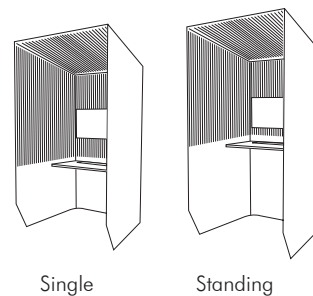

Standing: 129 x 233 x 120 cm (W x H x D) | Worktop height 107.5 cm

	Pattern	CAT A	CAT E
Single	3D Rib	€ 4.998	€ 7.177
	3D Diamond	€ 5.161	€ 7.341
Standing	3D Rib	€ 5.347	€ 7.684
	3D Diamond	€ 5.511	€ 7.848
Worktop	Worktop upholstered. with cable tray		incl.
	Worktop in White Laminate. without cable tray		+ € 456
	Worktop in Antwerp Oak. without cable tray *		+ € 493
	Worktop in Antwerp Oak. with cable tray *		+ € 545
	Set of alu brackets for customer-own worktop (6pcs)		+ € 228
Options	Bicolor (in same CAT) - different color outside		+ € 369
	Light (LED) + panel		+ € 369
	Single Screen - incl. baseplate		+ € 1.331