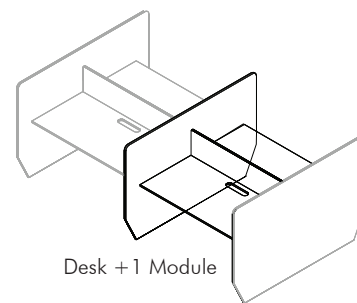

Desk + 1 Module