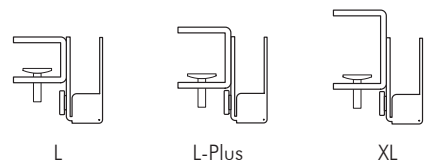

BuzziFix for BuzziDesk

Fixation system for BuzziDesk

Color: black (RAL 9005), white (RAL 9010) or alu color (RAL 9006)

1 set/BuzziDesk | see installation instructions online for more info

BuzziFix Bold

L	for worktop max. 30 mm price/set (2pcs)	€ 144
L-plus	for worktop max. 43 mm price/set (2pcs)	€ 159
XL	for worktop max. 65 mm price/set (2pcs)	€ 169
Twin	for worktop max. 45 mm price/set (2pcs)	€ 122
Magnet*	for metal | magnetic worktop price/set (2pcs), only RAL 9006	€ 98
	Optional metal desk mounting plate. price/set (2pcs) | To be screwed or taped on a surface	€ 22
part A	for worktop max. 30 mm price/set (2pcs)	€ 84
part B	for worktop max. 65 mm price/set (2pcs)	€ 120
part C	for BuzziDesk price/set (2pcs)	€ 84
part D	for BuzziDesk max. 43mm price/set (2pcs)	€ 105

BuzziFix Thin

F L	for worktop 12 > 28 mm price/set (2pcs)	€ 127
L-plus	for worktop 28 > 43 mm price/set (2pcs)	€ 139
XL	for worktop 28 > 58 mm price/set (2pcs)	€ 149
U	fixed with screws (not incl. 3x Ø 8mm) price/set (2pcs)	€ 63
Y L	for worktop 12 > 28 mm price/set (2pcs)	€ 85
L-plus	for worktop 28 > 43 mm price/set (2pcs)	€ 96
XL	for worktop 28 > 58 mm price/set (2pcs)	€ 106
Foot*	standing (screws incl.) price/set (1 pcs)	€ 59
Twin Light	for worktop max. 45 mm price/set (2pcs)	€ 63

L