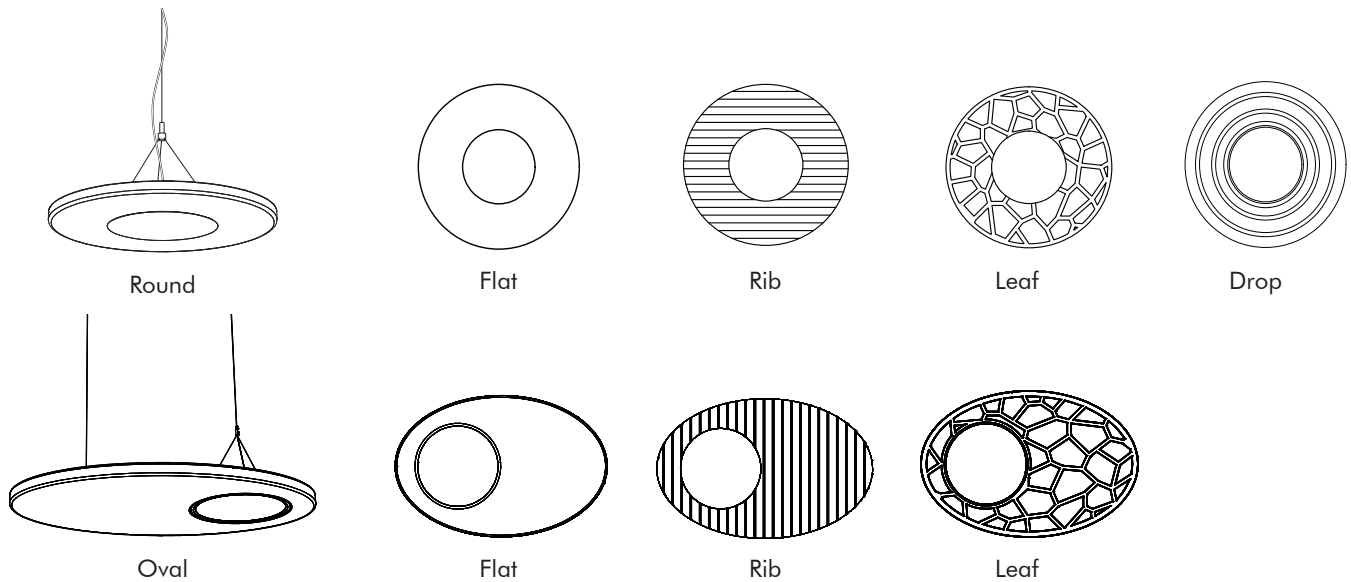

BuzziMoon

Functional ceiling lighting in a sound absorbing disk

220 - 240 V | 50/60Hz | 3000K | 2500 Lumen | CE/CB certified

If installing on suspended ceiling, verify load capacity prior to installation

	Size	Pattern	CAT A	CAT B	CAT C	CAT D	CAT E	
Round	S	Ø 80 cm	Flat	€ 2.049	€ 2.168	€ 2.216	€ 2.242	€ 2.377
			3D Rib / 3D Drop / 3D Leaf	€ 2.131	€ 2.251	€ 2.298	€ 2.325	€ 2.460
	M	Ø 100 cm	Flat	€ 2.121	€ 2.259	€ 2.314	€ 2.345	€ 2.502
			3D Rib / 3D Drop / 3D Leaf	€ 2.255	€ 2.393	€ 2.448	€ 2.479	€ 2.636
	L	Ø 120 cm	Flat	€ 2.213	€ 2.371	€ 2.434	€ 2.469	€ 2.647
			3D Rib / 3D Drop / 3D Leaf	€ 2.358	€ 2.515	€ 2.578	€ 2.613	€ 2.791
Oval	S	80 x 120 cm	Flat	€ 2.121	€ 2.259	€ 2.314	€ 2.345	€ 2.502
			3D Rib / 3D Leaf	€ 2.255	€ 2.393	€ 2.448	€ 2.479	€ 2.636
	M	100 x 144 cm	Flat	€ 2.213	€ 2.371	€ 2.434	€ 2.469	€ 2.647
			3D Rib / 3D Leaf	€ 2.358	€ 2.515	€ 2.578	€ 2.613	€ 2.791

Mounting Ceiling Suspended   scables of 4 m (alu)   incl.

Required order information: model, size, pattern, fabric (CAT > collection > color), mounting option