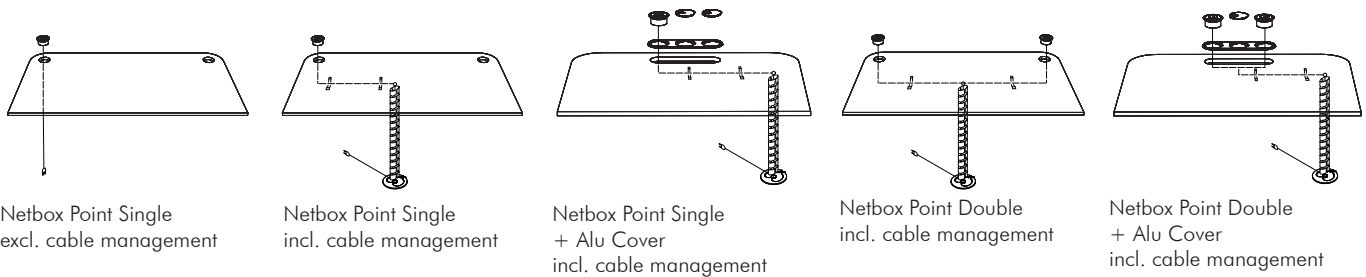

Electrification

Each electrification unit consists of a power socket & 2 communication modules (HDMI, DATA or USB)

	Worktop Cutout	Worktop Height	
Netbox Point Single excl. cable management	1 x Ø 80 mm cutout side	n/a	€ 155
Netbox Point Single incl. cable management	1 x Ø 80 mm cutout side	75 cm	€ 279
		108 cm	€ 279
Netbox Point Single + Alu Cover incl. cable management	1 x cutout central (320 x 80 mm)	75 cm	€ 589
		108 cm	€ 589
Netbox Point Double incl. cable management	2 x Ø 80 mm cutout side	75 cm	€ 469
		108 cm	€ 469
Netbox Point Double + Alu Cover incl. cable management	1 x cutout central (320 x 80 mm)	75 cm	€ 699
		108 cm	€ 699

Required order information: model, height, socket type

Socket Type

- F NL|DE|LUX
- E BE|FR
- G UK
- B US

Communication Module

- HDMI
- DATA
- USB

TV-Mount

For 32"- 55" screens | Metal powder coated in black

TV-Mount € 380

Splitpanel

	Width	Height	CAT A	CAT B
Splitpanel	95 cm	120 cm	€ 870	€ 1.002
		135 cm	€ 903	€ 1.039

Required order information: height, fabric (CAT > collection > color)