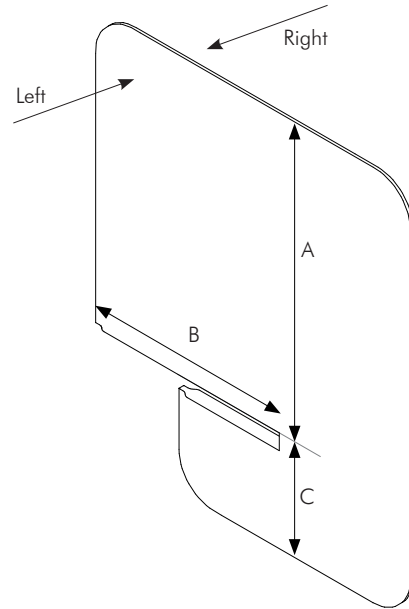

BuzziDesk Split

Acoustic desk-mounted divider

Straight or round corners

	A	B	C	FELT
S	45 cm	45 cm	25 cm	€ 464
			45 cm	€ 476
			65 cm	€ 496
	65 cm	45 cm	25 cm	€ 479
			45 cm	€ 494
			65 cm	€ 518
M	65 cm	45 cm	25 cm	€ 488
			45 cm	€ 508
			65 cm	€ 524
	65 cm	45 cm	25 cm	€ 506
			45 cm	€ 530
			65 cm	€ 549
L	85 cm	45 cm	25 cm	€ 508
			45 cm	€ 524
			65 cm	€ 540
	65 cm	45 cm	25 cm	€ 530
			45 cm	€ 549
			65 cm	€ 568

Desk Mounted	Worktop Fix	L	12 > 28 mm	incl.
	integrated in Desk Split	L-plus	28 > 43 mm	incl.
		XL	45 > 58 mm	incl.

Options	Bicolor	€ 145
	different fabric color left / right	

Required order information: size (A,B,C), BuzziFelt color, straight or round corners, size fix