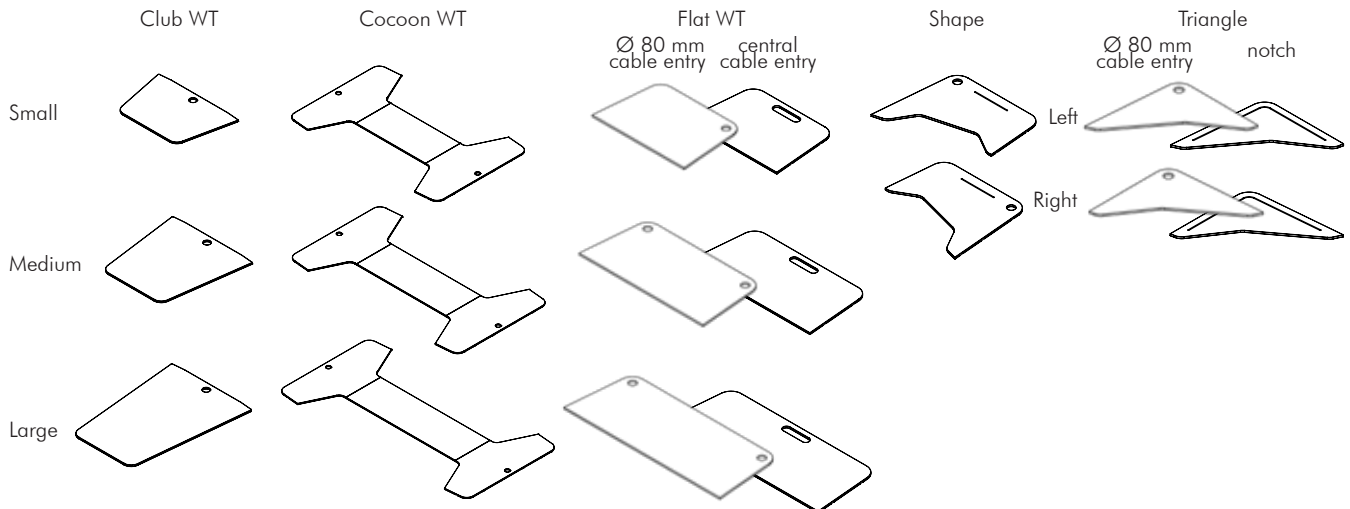

Worktops

Brackets in black or alu color

		Cable Entry	Antwerp Oak	White Laminate
Club WT	S	1 x Ø 80 mm cable entry side	€ 843	€ 462
Only with MidPanel S	M	1 x Ø 80 mm cable entry side	€ 991	€ 578
	L	1 x Ø 80 mm cable entry side	€ 1.105	€ 694
Cocoon WT	S	2 x Ø 80 mm cable entry side	€ 3.027	€ 1.700
Only with MidPanel L	M	2 x Ø 80 mm cable entry side	€ 3.186	€ 1.848
	L	2 x Ø 80 mm cable entry side	€ 3.350	€ 1.991
Flat WT	S	1 x Ø 80 mm cable entry side	€ 493	€ 307
		1 x cable entry central (320 x 80 mm)	€ 493	€ 307
	M	2 x Ø 80 mm cable entry side	€ 657	€ 427
		1 x cable entry central (320 x 80 mm)	€ 657	€ 427
	L	2 x Ø 80 mm cable entry side	€ 799	€ 570
		1 x cut out central (320 x 80 mm)	€ 799	€ 570
Shape Left	S	1 x Ø 80 mm cable entry side	€ 766	€ 384
Shape Right	S	1 x Ø 80 mm cable entry side	€ 766	€ 384
Triangle Left	S	1 x Ø 80 mm cable entry central	€ 546	€ 305
		notch along the back (not for White Laminate)	€ 493	€ 252
Triangle Right	S	1 x Ø 80 mm cable entry central	€ 546	€ 305
		notch along the back (not for White Laminate)	€ 493	€ 252

Required order information: model, size, cable entry, wood finish, color brackets