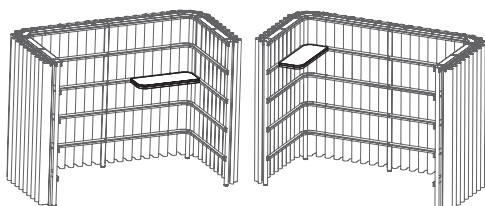

Shelves

Supportive frame for shelf has same color as frame

		For frame side	For frame width	Oak	White Laminate
Full	143 x 40 cm	All	160 cm	€ 975	€ 624
	230 x 40 cm	All	240 cm	€ 1.223	€ 798
Side A	80 x 30 cm	All	All	€ 666	€ 458
Side B	80 x 30 cm	All	All	€ 666	€ 458

Required order information: model, finish

Side A

Accessories

	Material	
Universal Mount	For display, tv, accessories	€ 168
Hook	Antwerp Oak	€ 89
Flag	Antwerp Oak	€ 89
Pinboard	BuzziFelt UniColor	€ 235
	BuzziFelt BiColor	€ 270

Required order information: model, option