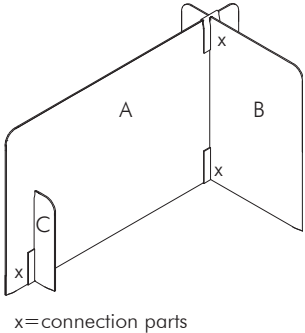

BuzziZone

Free standing sound absorbing screen (3 pcs) in BuzziFelt

Panels in BuzziFelt | Incl. 3 Connection Parts in CAT A > Fabric

	W x D x H	FELT
1 size	208 x 108 x 125 cm	€ 1.328
Options	Multicolor different colors possible for panel A, panel B, panel C and connection parts	+ € 274/Zone

Required order information: BuzziFelt color, connection parts color (CAT A > fabric), options