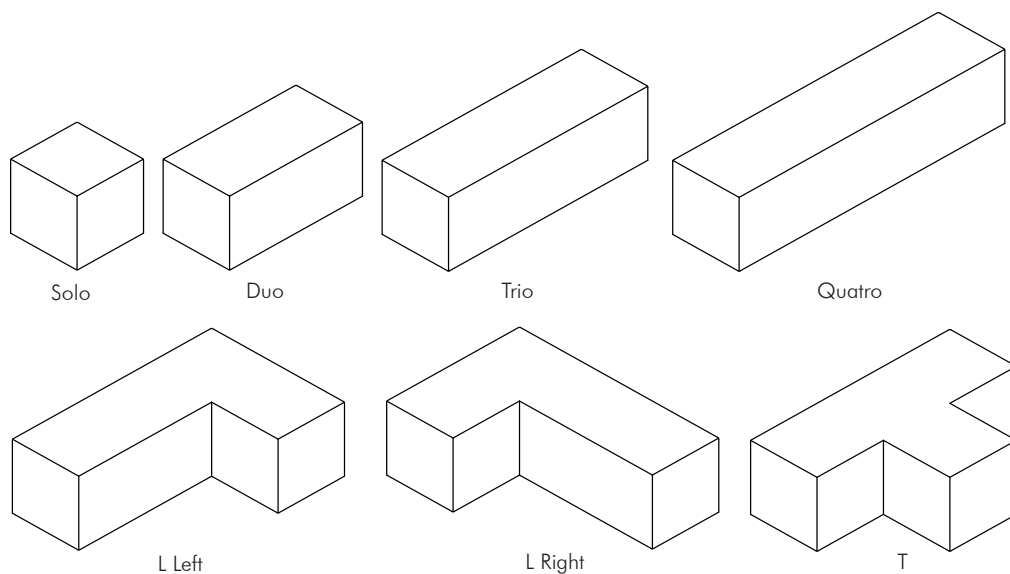

Bottom	L x W x H	CAT A	CAT B	CAT C	CAT D	CAT E	CAT F
Solo	bottom anti skid	46 x 46 x 47 cm	€ 244	€ 290	€ 309	€ 319	€ 371	€ 399
	bottom wood with feet (recommended for contract market)	46 x 46 x 50 cm	€ 305	€ 354	€ 373	€ 384	€ 439	€ 468
	wheels (4 pcs)	46 x 46 x 50 cm	€ 464	€ 513	€ 532	€ 543	€ 598	€ 627
Duo	bottom anti skid	92 x 46 x 47 cm	€ 475	€ 540	€ 566	€ 581	€ 655	€ 694
	bottom wood with feet (recommended for contract market)	92 x 46 x 50 cm	€ 594	€ 665	€ 693	€ 709	€ 789	€ 831
Trio	bottom anti skid	138 x 46 x 47 cm	€ 653	€ 740	€ 774	€ 793	€ 891	€ 943
	bottom wood with feet (recommended for contract market)	138 x 46 x 50 cm	€ 836	€ 957	€ 995	€ 1.016	€ 1.123	€ 1.180
Quatro	bottom anti skid	184 x 46 x 47 cm	€ 836	€ 945	€ 989	€ 1.013	€ 1.137	€ 1.202
	bottom wood with feet (recommended for contract market)	184 x 46 x 50 cm	€ 1.078	€ 1.187	€ 1.231	€ 1.255	€ 1.379	€ 1.444
T	bottom anti skid	138 x 92 x 47 cm	€ 1.078	€ 1.187	€ 1.231	€ 1.255	€ 1.379	€ 1.444
	bottom wood with feet (recommended for contract market)	138 x 92 x 50 cm	€ 1.317	€ 1.436	€ 1.483	€ 1.510	€ 1.645	€ 1.716
L Left	bottom anti skid	138 x 92 x 47 cm	€ 836	€ 945	€ 989	€ 1.013	€ 1.137	€ 1.202
	bottom wood with feet (recommended for contract market)	138 x 92 x 50 cm	€ 1.078	€ 1.187	€ 1.231	€ 1.255	€ 1.379	€ 1.444
L Right	bottom anti skid	138 x 92 x 47 cm	€ 836	€ 945	€ 989	€ 1.013	€ 1.137	€ 1.202
	bottom wood with feet (recommended for contract market)	138 x 92 x 50 cm	€ 1.078	€ 1.187	€ 1.231	€ 1.255	€ 1.379	€ 1.444

Required order information: model, bottom, fabric (CAT > Collection > color)