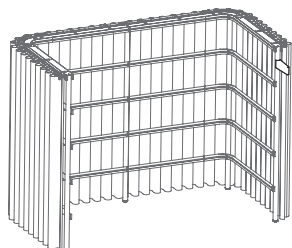

BuzziBracks

A room within a room

To configure BuzziBracks

1. Choose a frame size and finish (p. 14)
2. Choose curtains (p. 14)
3. Add worktops, shelves or accessories (p. 15 - 16)

Example Setup - Frame with curtains in same category

Incl. Frame, Rail & Curtains in the same curtain category

Frame in powder coated metal in Beige Red (RAL 3012), Black Green (RAL 6012), Pastel Blue (RAL 5024), Pastel Green (RAL 6019), Light Green (RAL 6027), Signal Grey (RAL 7004), Black (RAL 9005)

Rail for curtains always in black

Curtains in symmetrical or asymmetrical configuration

Height	Side	Width	CUR A	CUR B	CUR C	CUR D	CUR E	CUR F
High 188,5 cm	120 cm	160 cm	€ 5.406	€ 5.902	€ 6.500	€ 6.946	€ 7.298	€ 7.786
		240 cm	€ 6.408	€ 7.004	€ 7.722	€ 8.258	€ 8.680	€ 9.264
	150 cm	320 cm	€ 7.138	€ 7.832	€ 8.670	€ 9.296	€ 9.788	€ 10.470
240 cm		€ 6.974	€ 7.668	€ 8.506	€ 9.132	€ 9.624	€ 10.306	
Extra high 226 cm	150 cm	320 cm	€ 7.713	€ 8.507	€ 9.465	€ 10.179	€ 10.741	€ 11.521
		160 cm	€ 6.740	€ 7.336	€ 8.054	€ 8.590	€ 9.012	€ 9.596
	240 cm	€ 7.198	€ 7.892	€ 8.730	€ 9.356	€ 9.848	€ 10.530	
		320 cm	€ 7.949	€ 8.743	€ 9.701	€ 10.415	€ 10.977	€ 11.757

Required order information: size frame (height, depth, width), finish frame, curtain configuration, curtains (CUR > collection > color)