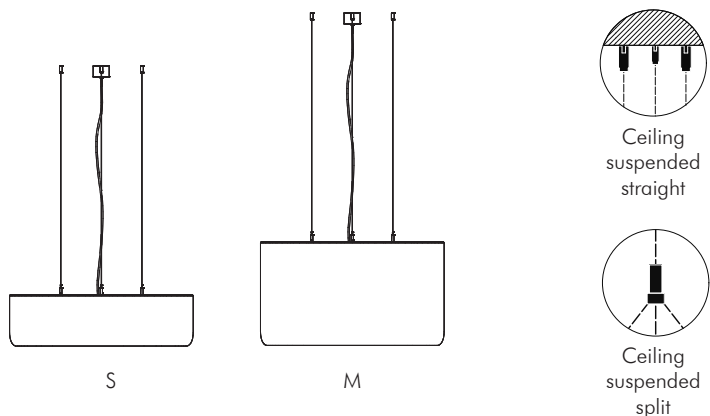

BuzziJet

Powerful acoustic circle of light

Metal frame in white (RAL 9010) | White metal ceiling canopy and transparent power cable.

220 - 240 V | 50/60Hz | 3000K | 2500 Lumen | CE certified

Ø 80 cm

	Height	CAT A	CAT B	CAT C	CAT D	CAT E
S	22,5 cm	€ 1.899	€ 1.953	€ 1.980	€ 1.995	€ 2.071
M	45 cm	€ 2.099	€ 2.194	€ 2.241	€ 2.268	€ 2.401

Mounting	Cables	Price
Ceiling suspended straight	3 cables of 2 m (black or alu color)	incl.
	3 cables of 4 m (black or alu color)	+ € 180
Ceiling suspended split	3 cables of 2 m (black or alu color)	incl.
	3 cables of 4 m (black or alu color)	+ € 180

Required order information: size, fabric (CAT > collection > color), mounting option