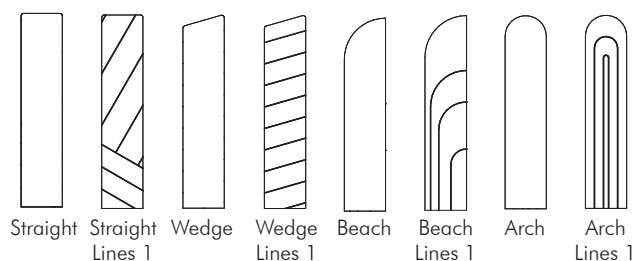

BuzziBlinds Classic

Room divider made up of a set of rotating acoustic blinds

1 baseplate & 5 blinds | Each blind is 22 cm wide | Baseplate in black (RAL 9005) or white (RAL 9010)

	Height	Baseplate	FELT	+ extra layer					
				CAT A	CAT B	CAT C	CAT D	CAT E	CAT F
S	120 cm	Regular	€ 1.495	€ 1.702	€ 1.850	€ 1.909	€ 1.942	€ 2.110	€ 2.199
		Curved	€ 1.557	€ 1.846	€ 1.994	€ 2.053	€ 2.086	€ 2.254	€ 2.343
M	155 cm	Regular	€ 1.640	€ 1.897	€ 2.119	€ 2.208	€ 2.258	€ 2.509	€ 2.642
		Curved	€ 1.702	€ 2.011	€ 2.233	€ 2.322	€ 2.372	€ 2.623	€ 2.756
L	190 cm	Regular	€ 1.702	€ 2.021	€ 2.282	€ 2.390	€ 2.450	€ 2.757	€ 2.919
		Curved	€ 1.815	€ 2.124	€ 2.395	€ 2.503	€ 2.563	€ 2.870	€ 3.032
Options		Bicolor (in same CAT)							+ € 145/Set
		Wheels							+ € 160

Required order information: size, model & color baseplate, fabric (CAT > Collection > color), option

BuzziBlinds

Room divider made up of a set of rotating acoustic blinds

1 baseplate & 5 blinds | each blind is 32 cm wide | Baseplate in black (RAL 9005) or white (RAL 9010)

	Height	FELT	+ extra layer						
			CAT A	CAT B	CAT C	CAT D	CAT E	CAT F	
Blinds	M 155 cm	€ 1.930	€ 2.459	€ 2.756	€ 2.874	€ 2.940	€ 3.275	€ 3.453	
	Straight, Wedge, Beach, Arch	L 190 cm	€ 2.090	€ 2.693	€ 3.054	€ 3.199	€ 3.279	€ 3.688	€ 3.904
Options	V-CUT Lines 1	M 155 cm	+ € 60	-	-	-	-	-	-
	only for Blinds in Felt	L 190 cm	+ € 70	-	-	-	-	-	-
Options		Bicolor (in same CAT)							+ € 195/Set
		Wheels							+ € 160

Required order information: model, size, fabric (CAT > Collection > color), color baseplate, option