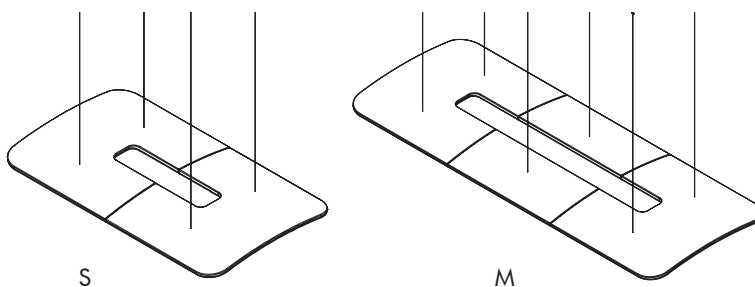

BuzziZepp

Suspended acoustic element

	L x W	CAT A	CAT B	CAT C	CAT D	CAT E	CAT F
S	200 x 117 cm	€ 2.499	€ 2.678	€ 2.766	€ 2.816	€ 3.067	€ 3.200
M	300 x 117 cm	€ 2.999	€ 3.267	€ 3.400	€ 3.475	€ 3.852	€ 4.051

Mounting	Ceiling suspended			
S	4 cables of 2 m (black or alu color)			incl.
		4 cables of 5 m (black or alu color)		+ € 199
M	6 cables of 2 m (black or alu color)			incl.
		6 cables of 5 m (black or alu color)		+ € 265

Required order information: size, fabric (CAT > collection > color), mounting option