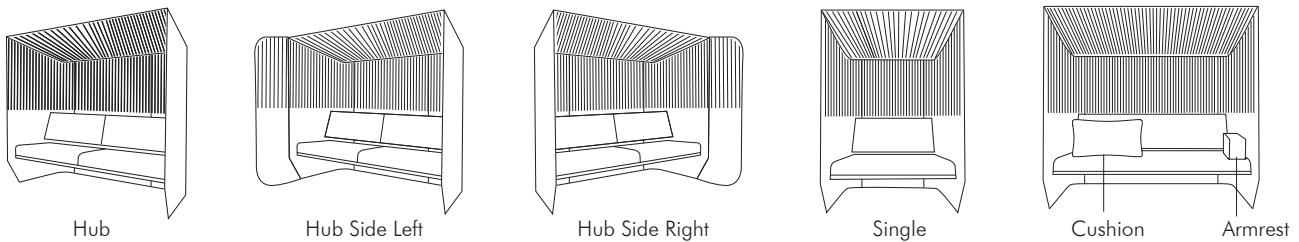

BuzziHub

Upholstered cocoon with seat

	W x D x H	3D inside	CAT A	CAT B	CAT C	CAT D	CAT E	CAT F	
Hub	201 x 117 x 188 cm	Rib	€ 7.443	-	-	-	€ 9.543	-	
		Diamond	€ 7.607	-	-	-	€ 9.707	-	
Side	201 x 170 x 190 cm	Rib	€ 8.431	-	-	-	€ 10.807	-	
		Diamond	€ 8.758	-	-	-	€ 11.134	-	
Single	119 x 117 x 188 cm	Rib	€ 5.273	-	-	-	€ 7.189	-	
		Diamond	€ 5.436	-	-	-	€ 7.353	-	
Options	BuzziHub Cushion		+ € 157	+ € 211	+ € 233	+ € 245	+ € 307	+ € 340	
	BuzziHub Armrest		+ € 253	+ € 281	+ € 293	+ € 299	+ € 330	+ € 346	
	Bicolor (in same CAT)	Hub							+ € 604
		Hub Side							+ € 633
		Hub Single							+ € 575
	Light (LED)								+ € 363

Required order information: model, pattern, fabric (CAT > collection > color), option

BuzziHub Table

Metal table in various sizes

Black (RAL 9005) or White (RAL 9010) | acoustic layer possible

Size (W x D x H)

S	40 x 47 x 67 cm	€ 581
	no acoustic layer possible	
M	85,5 x 41 x 67 cm	€ 878
	acoustic layer of foam & felt under worktop	+ € 61
L	138,5 x 45 x 55 cm	€ 1.492
	acoustic layer of foam & felt under worktop	+ € 91
XL	189 x 80 x 75 cm	€ 3.997
	acoustic layer of foam & felt under worktop	+ € 121
XXL	189 x 80 x 110 cm	€ 4.115
	acoustic layer of foam & felt under worktop	+ € 121