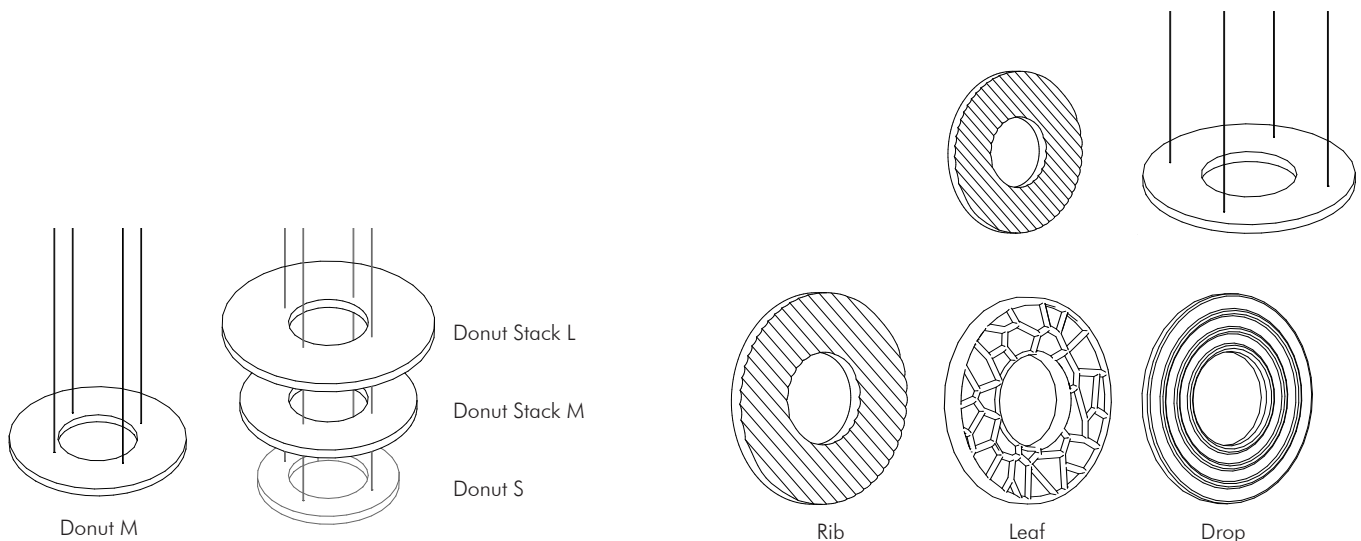

Acoustic ceiling panel with central cutout

Wall mounted or ceiling suspended | excl. fixing system | If installing on suspended ceiling, verify load capacity prior to installation
Note: for Donut suspended combine maximum 4 levels: 1 Donut + max. 3 Donut Stacks | Only 1 fixing system needed

	Size	Pattern	CAT A	CAT B	CAT C	CAT D	CAT E
Donut	S Ø 80 cm	Flat	€ 714	€ 828	€ 873	€ 899	€ 1.029
		3D	€ 793	€ 907	€ 953	€ 979	€ 1.108
	M Ø 100 cm	Flat	€ 771	€ 905	€ 958	€ 988	€ 1.139
		3D	€ 891	€ 1.025	€ 1.077	€ 1.107	€ 1.259
	L Ø 120 cm	Flat	€ 850	€ 1.002	€ 1.063	€ 1.097	€ 1.270
		3D	€ 1.025	€ 1.177	€ 1.238	€ 1.272	€ 1.445
Donut Stack	S Ø 80 cm	Flat	€ 836	€ 962	€ 977	€ 1.001	€ 1.084
		3D	€ 907	€ 1.043	€ 1.059	€ 1.083	€ 1.165
	M Ø 100 cm	Flat	€ 892	€ 1.026	€ 1.062	€ 1.088	€ 1.180
		3D	€ 1.000	€ 1.151	€ 1.187	€ 1.212	€ 1.305
	L Ø 120 cm	Flat	€ 968	€ 1.113	€ 1.154	€ 1.185	€ 1.288
		3D	€ 1.125	€ 1.294	€ 1.334	€ 1.365	€ 1.468
Options	Upholstered back		+ € 213	+ € 245	+ € 259	+ € 267	+ € 305
Mounting	Wall Mounted	Fixing System Wall incl. 2 metal brackets, excl. screws for wall					+ € 101
	Ceiling suspended	Fixing System Screw (black or alu)			4 cables of 2 m		+ € 101
		BuzziCableSet M6, incl. fixation M6 female thread + fastener, excl. screws for ceiling			4 cables of 5 m		+ € 211
		Fixing System Magnet (cables in black or alu)			4 cables of 2 m		+ € 149
		BuzziCableSet, incl. magnet + fastener / not recommended with Donut Stack			4 cables of 5 m		+ € 259

Required order information: model, size, pattern, fabric (CAT > Collection > color), mounting option, option