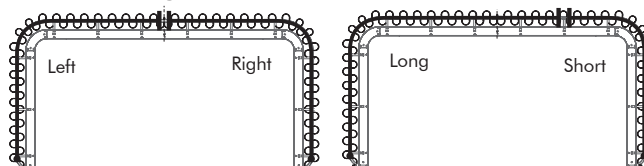

Required order information: curtain configuration, curtain left/long (CUR > collection > color), curtain right/short (CUR > collection > color)

Curtain configuration