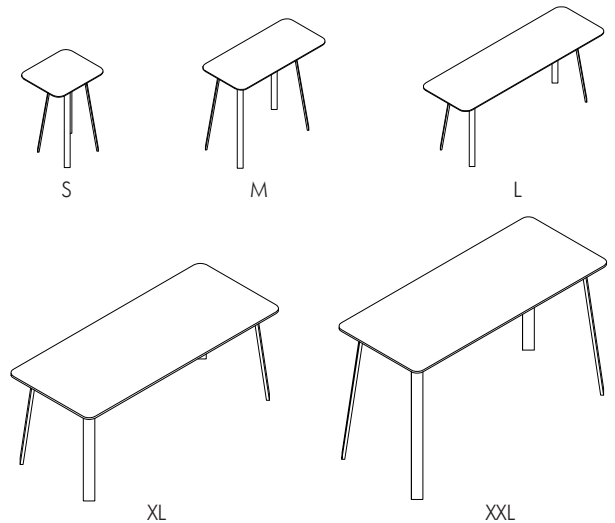

Required order information: size, color, acoustic layer