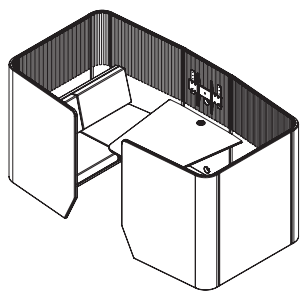

Club

H 150 cm | 3D

Components					unit price	#	total price
Panel Start/Stop	Left	3D	150 cm	CAT A	€ 1.387	1	€ 1.387
Panel Start/Stop	Right	3D	150 cm	CAT A	€ 1.387	1	€ 1.387
Panel Mid	Medium	3D	150 cm	CAT A	€ 1.146	2	€ 2.292
Panel J-connect	Left	3D	150 cm	CAT A	€ 1.492	1	€ 1.492
Panel J-connect	Right	3D	150 cm	CAT A	€ 1.492	1	€ 1.492
Panel Mid Media	Small	3D	150 cm	CAT A	€ 1.948	1	€ 1.948
Worktop Club WT	Medium	1 x 80 mm cable entry side Oak			€ 991	1	€ 991
TV-Mount					€ 380	1	€ 380
Bench	Medium			CAT A	€ 2.407	2	€ 4.814
Light					€ 363	2	€ 726
							€ 16.909*