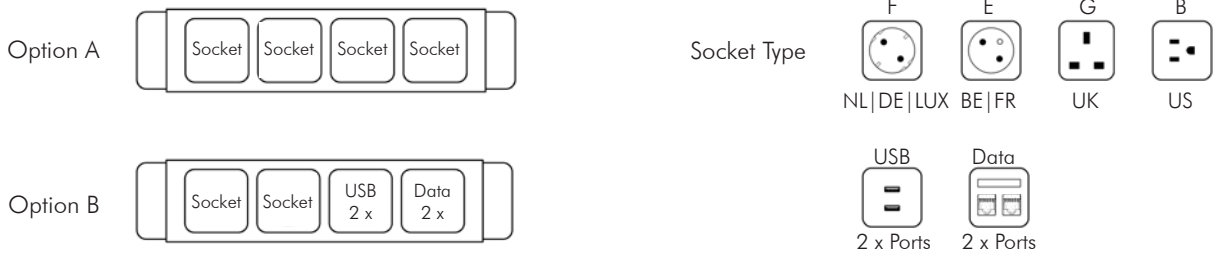

BuzziPicNic Electrification

Cable Box provides power outlets and/or USB and data connections for a BuzziPicNic Desk, Meet and WorkBench
Incl. cables, cable management and cable entry cover

		HPL	Wood
		black, white or alu cover	wooden cover included with table
Cable Box Single	Option A 4 x socket	€ 421	€ 314
for BuzziPicNic Desk & Meet	Option B 2 x socket + 1 x double data + 1 x double USB	€ 662	€ 555
Cable Box Quatro	Option A 4 x socket	€ 1.309	€ 881
for BuzziPicNic WorkBench	Option B 2 x socket + 1 x double data + 1 x double USB	€ 2.276	€ 1.848
Cable Box Duo	Option A 4 x socket	-	€ 517
for BuzziPicNic Round	Option B 2 x socket + 1 x double data + 1 x double USB	-	€ 989

Required order information: Model, Options A or B, type of socket, HPL or Wood, cable entry cover color for tabletop HPL