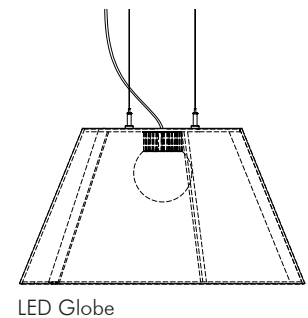

LED Globe: 220 - 240 V | 50/60Hz | 3000K | 1500 Lumen | Black metal ceiling canopy | Fabric power cable in black

Size	Light	Frame	+ extra layer (inside or outside)			
			FELT	CAT A	CAT B	CAT C
M	Retrofit	White (RAL 9010) or Black (RAL 9005)	€ 1.046	€ 1.298	€ 1.336	€ 1.435
		Fluorescent orange (RAL 2005)	€ 1.540	€ 1.792	€ 1.830	€ 1.929
		Aluminium frame, not powdercoated	€ 1.158	€ 1.410	€ 1.448	€ 1.547
	LED Globe	White (RAL 9010) or Black (RAL 9005)	€ 1.295	€ 1.547	€ 1.585	€ 1.684
		Fluorescent orange (RAL 2005)	€ 1.789	€ 2.041	€ 2.079	€ 2.178
		Aluminium frame, not powdercoated	€ 1.407	€ 1.659	€ 1.697	€ 1.796
L	Retrofit	White (RAL 9010) or Black (RAL 9005)	€ 1.412	€ 1.719	€ 1.768	€ 1.826
		Fluorescent orange (RAL 2005)	€ 1.904	€ 2.211	€ 2.260	€ 2.318
		Aluminium frame, not powdercoated	€ 1.576	€ 1.883	€ 1.932	€ 1.990
	LED Globe	White (RAL 9010) or Black (RAL 9005)	€ 1.661	€ 1.968	€ 2.017	€ 2.075
		Fluorescent orange (RAL 2005)	€ 2.153	€ 2.460	€ 2.509	€ 2.567
		Aluminium frame, not powdercoated	€ 1.825	€ 2.132	€ 2.181	€ 2.239
Mounting	Ceiling suspended	2 cables of 2m (black or alu color)				incl.
		2 cables of 5m (black or alu color)				+ € 165

Required order information: size, light option, color frame, BuzziFelt color, option extra layer inside or outside, color lace, mounting option, color ceiling canopy (only for retrofit), color power cable (only for retrofit)