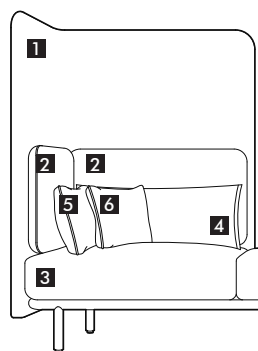

Required order information: Model (size shields, left or right open), fabric shields (CAT > collection > color), fabric seating cushion & shield cushion (CAT > collection > color), fabric comfort back cushion (& comfort arm cushion) (CAT > collection > color), option

- 1 | Shield large
- 2 | Shield cushion*
- 3 | Seating cushion*
- 4 | Comfort back**
- 5 | Comfort arm (optional)**
- 6 | Decorative cushion (optional)

* / ** both cushion always in the same fabric collection and color