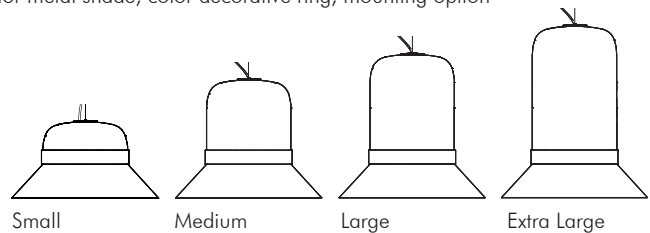

BuzziHat

Sound absorbing lighting

Powder coated metal frame and ring in black, white, beige red or gold

White metal ceiling canopy and transparant power cable.

220 - 240 V | 50/60Hz | 3000K | 2000 Lumen | CE certified

Ø 52 cm

	Height	CAT A	CAT B	CAT C	CAT D	CAT E	CAT F
Small	28 cm	€ 1.695	€ 1.708	€ 1.714	€ 1.718	€ 1.736	€ 1.745
Medium	42 cm	€ 1.749	€ 1.768	€ 1.777	€ 1.782	€ 1.808	€ 1.822
Large	52 cm	€ 1.849	€ 1.871	€ 1.882	€ 1.889	€ 1.920	€ 1.937
Extra Large	62 cm	€ 1.949	€ 1.979	€ 1.994	€ 2.002	€ 2.044	€ 2.066

Mounting	Ceiling suspended 1 cable of 2 m (black or alu color)	incl.
	1 cable of 5 m (black or alu color)	+ € 89

Required order information: size, fabric (CAT > collection > color), color metal shade, color decorative ring, mounting option