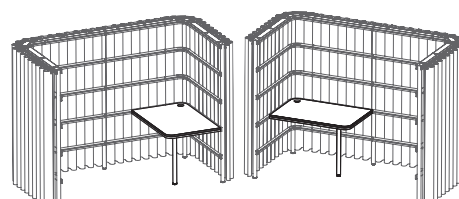

	Size (W x D)	For frame side	For frame width	Cable Entry	Oak	White Laminate
Full	143 x 75 cm	All	160 cm	no cutout	€ 1.235	€ 958
				2 x Ø 80 mm cable entry side	€ 1.305	€ 1.004
	230 x 75 cm	All	240 cm	no cutout	€ 1.695	€ 1.164
				2 x Ø 80 mm cable entry side	€ 1.741	€ 1.210
Side A	112 x 75 cm	All	All	no cutout	€ 1.115	€ 819
				1 x Ø 80 mm cable entry side	€ 1.138	€ 843
	142 x 75 cm	150 cm	240 and 320 cm	no cutout	€ 1.473	€ 979
Side B	112 x 75 cm	All	All	no cutout	€ 1.115	€ 819
				1 x Ø 80 mm cable entry side	€ 1.138	€ 843
	142 x 75 cm	150 cm	240 and 320 cm	no cutout	€ 1.473	€ 979
				1 x Ø 80 mm cable entry side	€ 1.496	€ 1.002

Required order information: model, size, cutout, finish

Full

Side A

Side B

Electrification

Each electrification unit consists of a power socket & 2 communication modules (HDMI, DATA or USB)

Worktop Cutout

Netbox Point Single excl. cable management	1 x Ø 80 mm cutout side	€ 155
Netbox Point Single incl cable management	1 x Ø 80 mm cutout side	€ 279
Netbox Point Double incl cable management	2 x Ø 80 mm cutout side	€ 469