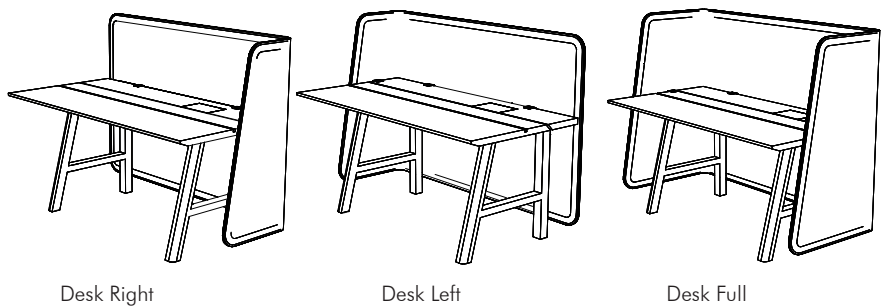

BuzziWrap FrontDesk

Desk divider

Fix included in black (RAL 9005), white (RAL 9010) or alu color (RAL 9006)

Min front size: 100 cm

	Height above desk Total Height	Side	Front				
			XS ≤120 cm	S ≤140 cm	M ≤160 cm	L ≤180 cm	XL ≤200 cm
Desk Right	35 cm	40 cm	€ 738	€ 768	€ 799	€ 831	€ 864
Incl. 3 fixes 2 for front side and one for side	100 cm	60 cm	€ 783	€ 814	€ 847	€ 881	€ 916
	45 cm	40 cm	€ 786	€ 818	€ 851	€ 885	€ 920
	110 cm	60 cm	€ 834	€ 867	€ 902	€ 938	€ 1.039
	55 cm	40 cm	€ 838	€ 871	€ 906	€ 942	€ 980
	120 cm	60 cm	€ 888	€ 923	€ 960	€ 999	€ 1.039
Desk Left	35 cm	40 cm	€ 738	€ 768	€ 799	€ 831	€ 864
Incl. 3 fixes 2 for front side and one for side	100 cm	60 cm	€ 783	€ 814	€ 847	€ 881	€ 916
	45 cm	40 cm	€ 786	€ 818	€ 851	€ 885	€ 920
	110 cm	60 cm	€ 834	€ 867	€ 902	€ 938	€ 1.039
	55 cm	40 cm	€ 838	€ 871	€ 906	€ 942	€ 980
	120 cm	60 cm	€ 888	€ 923	€ 960	€ 999	€ 1.039
Desk Full	35 cm	40 cm	€ 965	€ 1.003	€ 1.043	-	-
Incl. 4 fixes 2 for front side and 2 for sides	100 cm	60 cm	€ 1.022	€ 1.063	€ 1.106	-	-
	45 cm	40 cm	€ 1.027	€ 1.068	€ 1.111	-	-
	110 cm	60 cm	€ 1.089	€ 1.133	€ 1.178	-	-
	55 cm	40 cm	€ 1.094	€ 1.138	€ 1.184	-	-
	120 cm	60 cm	€ 1.160	€ 1.206	€ 1.255	-	-
Mounting	Desk Mounted	Fix L	worktop thickness 12 > 28 mm				incl.
		Fix L-plus	worktop thickness 28 > 43 mm				incl.
		Fix XL	worktop thickness 28 > 58 mm				incl.
		Fix XXL	worktop thickness 78 > 98 mm				incl.
Option	Bicolor						€ 145

Required order information: model, height above desk, side(s), length front, BuzziFelt color (if bicolor, back and front), fix front, fix side(s), color of fixes, option