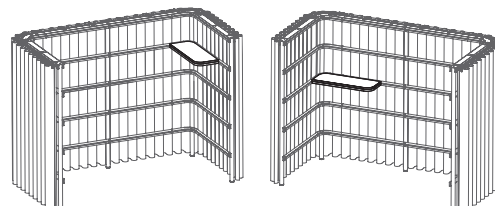

Side B

Accessories

	Material	
Universal Mount	For display, tv, accessories	€ 168
Hook	Antwerp Oak	€ 89
Flag	Antwerp Oak	€ 89
Pinboard	BuzziFelt UniColor	€ 235
	BuzziFelt BiColor	€ 270

Required order information: model, option