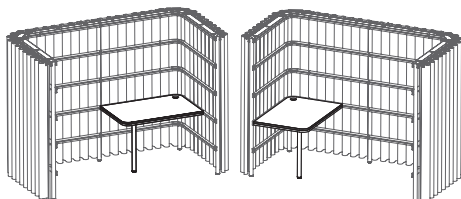

Add-ons

Worktops

Supportive frame for worktop has same color as frame

	Size (W x D)	For frame side	For frame width	Cable Entry	Oak	White Laminate
Full	143 x 75 cm	All	160 cm	no cutout	€ 1.235	€ 958
				2 x Ø 80 mm cable entry side	€ 1.305	€ 1.004
	230 x 75 cm	All	240 cm	no cutout	€ 1.695	€ 1.164
				2 x Ø 80 mm cable entry side	€ 1.741	€ 1.210
Side A	112 x 75 cm	All	All	no cutout	€ 1.115	€ 819
				1 x Ø 80 mm cable entry side	€ 1.138	€ 843
	142 x 75 cm	150 cm	240 and 320 cm	no cutout	€ 1.473	€ 979
Side B	112 x 75 cm	All	All	no cutout	€ 1.115	€ 819
				1 x Ø 80 mm cable entry side	€ 1.138	€ 843
	142 x 75 cm	150 cm	240 and 320 cm	no cutout	€ 1.473	€ 979
				1 x Ø 80 mm cable entry side	€ 1.496	€ 1.002

Required order information: model, size, cutout, finish

Side A

Electrification

Each electrification unit consists of a power socket & 2 communication modules (HDMI, DATA or USB)

Worktop Cutout

Netbox Point Single excl. cable management	1 x Ø 80 mm cutout side	€ 155
Netbox Point Single incl cable management	1 x Ø 80 mm cutout side	€ 279
Netbox Point Double incl cable management	2 x Ø 80 mm cutout side	€ 469

Required order information: model, height, socket type

Socket Type

F NL|DE|LUX

E BE|FR

G UK

B US