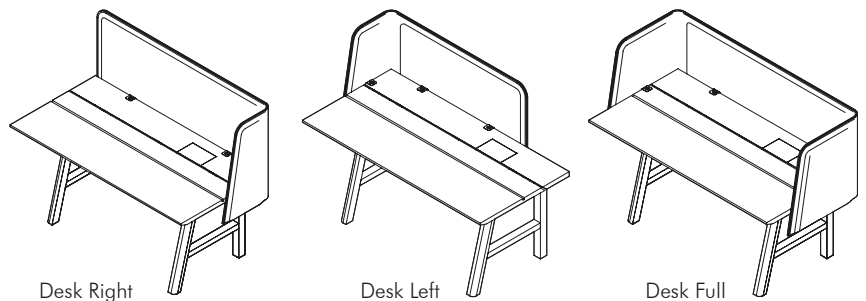

BuzziWrap Desk

Desk divider

Fix included in black (RAL 9005), white (RAL 9010) or alu color (RAL 9006)

Min front size: 100 cm

	Height above desk Total Height	Side	Front				
			XS ≤120 cm	S ≤140 cm	M ≤160 cm	L ≤180 cm	XL ≤200 cm
Desk Right	35 cm	40 cm	€ 568	€ 591	€ 614	€ 639	€ 665
Incl. 3 fixes 2 for front side and one for side	52,5 cm	60 cm	€ 602	€ 626	€ 651	€ 677	€ 705
	45 cm	40 cm	€ 605	€ 629	€ 654	€ 681	€ 708
	62,5 cm	60 cm	€ 641	€ 667	€ 694	€ 721	€ 799
	55 cm	40 cm	€ 644	€ 670	€ 697	€ 725	€ 754
	72,5 cm	60 cm	€ 683	€ 710	€ 739	€ 768	€ 799
Desk Left	35 cm	40 cm	€ 568	€ 591	€ 614	€ 639	€ 665
Incl. 3 fixes 2 for front side and one for side	52,5 cm	60 cm	€ 602	€ 626	€ 651	€ 677	€ 705
	45 cm	40 cm	€ 605	€ 629	€ 654	€ 681	€ 708
	62,5 cm	60 cm	€ 641	€ 667	€ 694	€ 721	€ 799
	55 cm	40 cm	€ 644	€ 670	€ 697	€ 725	€ 754
	72,5 cm	60 cm	€ 683	€ 710	€ 739	€ 768	€ 799
Desk Full	35 cm	40 cm	€ 742	€ 772	€ 803	€ 835	€ 868
Incl. 4 fixes 2 for front side and 2 for sides	52,5 cm	60 cm	€ 787	€ 818	€ 851	€ 885	-
	45 cm	40 cm	€ 790	€ 822	€ 855	€ 889	€ 925
	62,5 cm	60 cm	€ 838	€ 871	€ 906	€ 942	-
	55 cm	40 cm	€ 842	€ 875	€ 910	€ 947	€ 985
	72,5 cm	60 cm	€ 892	€ 928	€ 965	€ 1.004	-
Mounting	Desk Mounted	Fix L	worktop thickness 12 > 28 mm				incl.
		Fix L-plus	worktop thickness 28 > 43 mm				incl.
		Fix XL	worktop thickness 28 > 58 mm				incl.
		Fix XXL	worktop thickness 78 > 98 mm				incl.
Option	Bicolor						€ 145

Required order information: model, height above desk, side(s), length front, BuzziFelt color (if bicolor, back and front), fix front, fix side(s), color of fixes, option