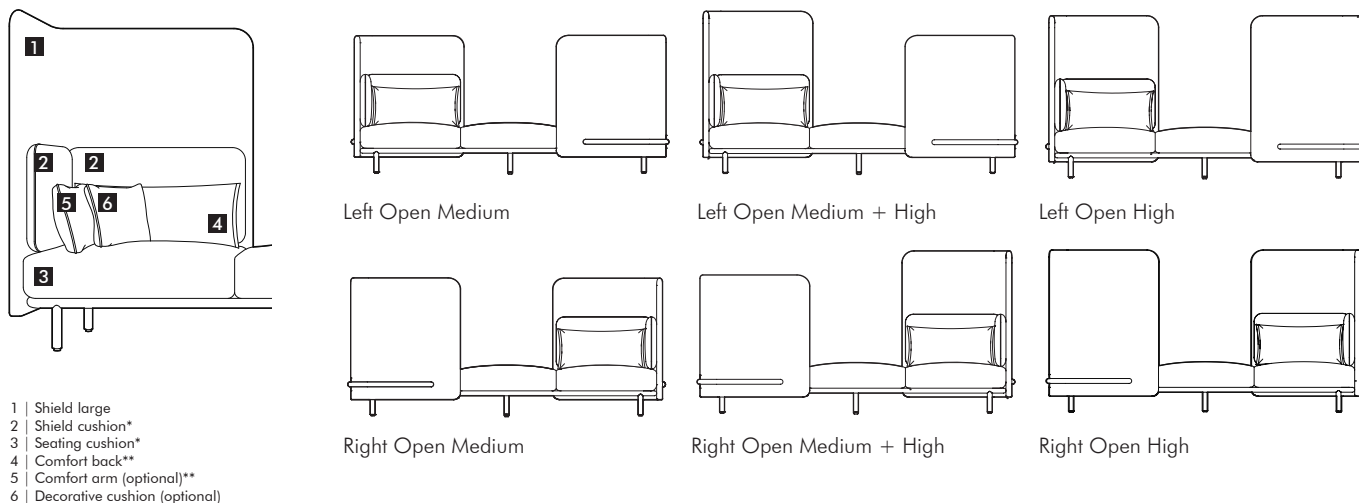

Required order information: Model (size shields, left or right open), fabric shields (CAT > collection > color), fabric seating cushion & shield cushion (CAT > collection > color), fabric comfort back cushion (& comfort arm cushion) (CAT > collection > color), option

* / ** both cushion always in the same fabric collection and color