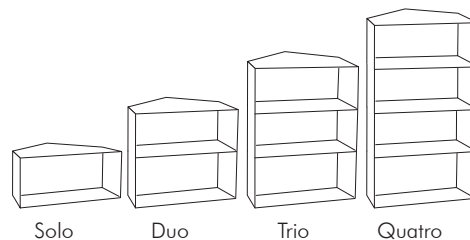

BuzziBasTrap

High performant sound absorbing corner storage solution

Optimal absorption when placed in corner of room | Units are stackable

	W x D x H	CAT A	CAT B	CAT C
Solo	80 x 73 x 40,5 cm	€ 947	€ 1.089	€ 1.113
Duo	80 x 73 x 77 cm	€ 1.177	€ 1.353	€ 1.548
Trio	80 x 73 x 113,5 cm	€ 1.368	€ 1.574	€ 1.885
Quatro	80 x 73 x 150 cm	€ 1.696	€ 1.951	€ 2.237

Required order information: model, fabric (CAT > Collection > color)