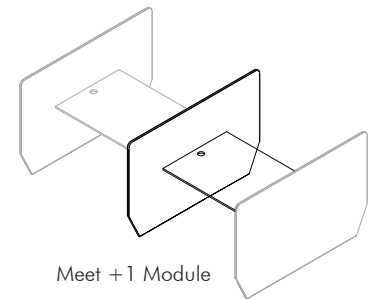

Meet +1 Module