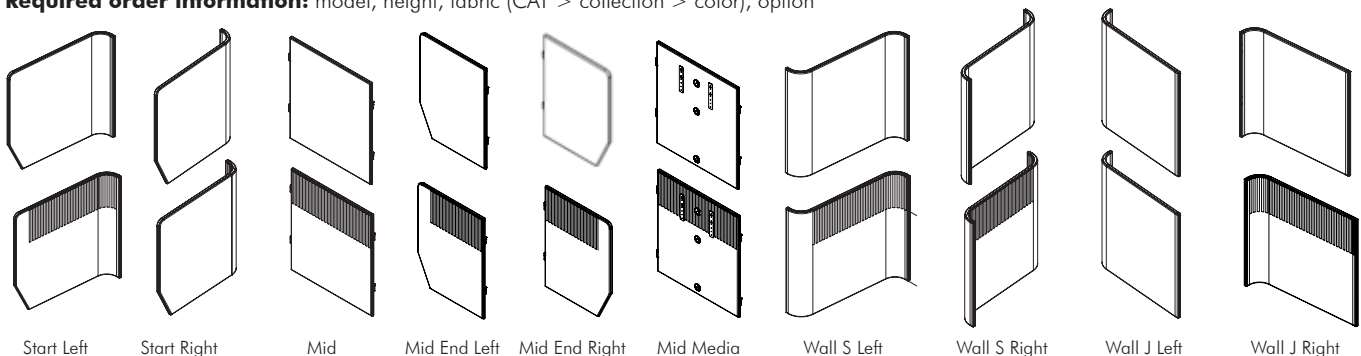

Options

Grommet for cables

€ 102/Grommet

Already included in Mid Media Panel

Required order information: model, height, fabric (CAT > collection > color), option

Worktops

Brackets in black or alu color

		Cable Entry	Antwerp Oak	White Laminate
Club WT	S	1 x Ø 80 mm cable entry side	€ 843	€ 462
Only with MidPanel S	M	1 x Ø 80 mm cable entry side	€ 991	€ 578
	L	1 x Ø 80 mm cable entry side	€ 1.105	€ 694
Cocoon WT	S	2 x Ø 80 mm cable entry side	€ 3.027	€ 1.700
Only with MidPanel L	M	2 x Ø 80 mm cable entry side	€ 3.186	€ 1.848
	L	2 x Ø 80 mm cable entry side	€ 3.350	€ 1.991
Flat WT	S	1 x Ø 80 mm cable entry side	€ 493	€ 307
		1 x cable entry central (320 x 80 mm)	€ 493	€ 307
	M	2 x Ø 80 mm cable entry side	€ 657	€ 427
		1 x cable entry central (320 x 80 mm)	€ 657	€ 427
	L	2 x Ø 80 mm cable entry side	€ 799	€ 570
		1 x cut out central (320 x 80 mm)	€ 799	€ 570
Shape Left	S	1 x Ø 80 mm cable entry side	€ 766	€ 384
Shape Right	S	1 x Ø 80 mm cable entry side	€ 766	€ 384
Triangle Left	S	1 x Ø 80 mm cable entry central	€ 546	€ 305
		notch along the back (not for White Laminate)	€ 493	€ 252
Triangle Right	S	1 x Ø 80 mm cable entry central	€ 546	€ 305
		notch along the back (not for White Laminate)	€ 493	€ 252