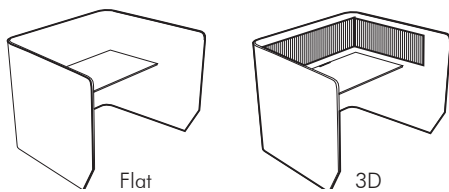

Targa

Worktop height 74 cm

	W x D	Height	Pattern	CAT A	CAT B	CAT C	CAT D	CAT E	CAT F
S	130 x 115 cm	120 cm	Flat	€ 2.954	€ 3.307	€ 3.447	€ 3.527	€ 3.925	€ 4.136
			3D	€ 3.063	€ 3.417	€ 3.557	€ 3.636	€ 4.035	€ 4.246
	135 cm	Flat	€ 3.326	-	-	-	€ 4.376	-	
		3D	€ 3.446	-	-	-	€ 4.497	-	
M	170 x 115 cm	120 cm	Flat	€ 3.337	€ 3.723	€ 3.878	€ 3.963	€ 4.400	€ 4.632
			3D	€ 3.719	€ 4.106	€ 4.260	€ 4.346	€ 4.782	€ 5.014
	135 cm	Flat	€ 3.774	-	-	-	€ 4.916	-	
		3D	€ 4.157	-	-	-	€ 5.299	-	
L	210 x 115 cm	120 cm	Flat	€ 3.719	€ 4.177	€ 4.360	€ 4.462	€ 4.980	€ 5.254
			3D	€ 4.047	€ 4.504	€ 4.688	€ 4.790	€ 5.308	€ 5.582
	135 cm	Flat	€ 4.157	-	-	-	€ 5.418	-	
		3D	€ 4.551	-	-	-	€ 5.811	-	

		S	M	L
Worktop	Worktop in Antwerp Oak, without cable tray *	+ € 400	+ € 559	+ € 717
	Worktop in Antwerp Oak, with cable tray *	+ € 493	+ € 651	+ € 950
	Worktop in Antwerp Oak, with cable tray & light (LED) *	+ € 723	+ € 881	+ € 1.484
	Set of alu brackets for customer-own worktop	+ € 228	+ € 228	+ € 265
		6 pcs	6 pcs	7 pcs
Options	Bicolor (in same CAT) - different color outside	+ € 369	+ € 369	+ € 527

Required order information: size, height, pattern, fabric (CAT > Collection > color), worktop, option

* These solid wood worktops may contain knots, natural color variations and drying splits as normal features of the product. This contributes to the uniqueness of each worktop.