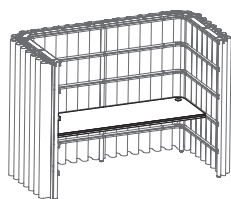

Add-ons

Worktops

Supportive frame for worktop has same color as frame

	Size (W x D)	For frame side	For frame width	Cable Entry	Oak	White Laminate
Full	143 x 75 cm	All	160 cm	no cutout	€ 1.235	€ 958
				2 x Ø 80 mm cable entry side	€ 1.305	€ 1.004
	230 x 75 cm	All	240 cm	no cutout	€ 1.695	€ 1.164
				2 x Ø 80 mm cable entry side	€ 1.741	€ 1.210
Side A	112 x 75 cm	All	All	no cutout	€ 1.115	€ 819
				1 x Ø 80 mm cable entry side	€ 1.138	€ 843
	142 x 75 cm	150 cm	240 and 320 cm	no cutout	€ 1.473	€ 979
Side B	112 x 75 cm	All	All	no cutout	€ 1.115	€ 819
				1 x Ø 80 mm cable entry side	€ 1.138	€ 843
	142 x 75 cm	150 cm	240 and 320 cm	no cutout	€ 1.473	€ 979
				1 x Ø 80 mm cable entry side	€ 1.496	€ 1.002

Required order information: model, size, cutout, finish

Full