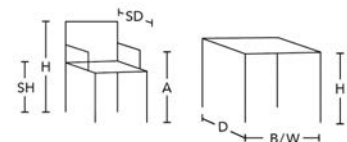

FLEXI COLOR

**DETAIL**

Tiltable frame with adjustable height. Maximum seating height: 530 mm, minimum seating height: 430 mm. Standard laquer white texture lacquer.

FRAME

**EZY**

H 800, S 460, W 580, D 620/460

H 1020, S 460, W 580, D 620/460

H 800, S 460, W 580, D 620/460

H 770/870, S 530/430, W 580, D 620/460

H 1020, S 460, W 580, D 620/460

H 1050/940, S 530/430, W 580, D 620/460

This product is available in an eco-labeled performance, certified by the Nordic Ecolabel and/or Möbelfakta. By choosing this product you make a difference towards a better environment.