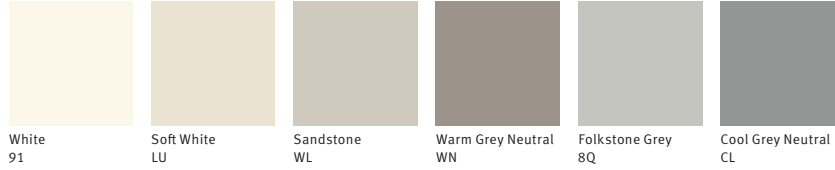

Everywhere Tables

Top
Formcoat

White 91 Soft White LU Sandstone WL Warm Grey Neutral WN Folkstone Grey 8Q Cool Grey Neutral CL

Patterned Laminate

Crisp Linen LBM Classic Linen LBN Casual Linen LBP Pewter Mesh LBK Steel Mesh LBL

White Twill LBQ Neutral Twill LBF Sarum Twill LBG Earthen Twill LBH Graphite Twill LBJ

Solid Laminate

White 91 Soft White LU Sandstone WL Inner Tone Light HF Warm Grey Neutral WN
Studio White 98 Folkstone Grey 8Q Cool Grey Neutral CL

White
91

Soft White
LU

Sandstone
WL

Inner Tone Light
HF

Warm Grey Neutral
WN

Medium Tone
MT

Studio White
98

Folkstone Grey
8Q