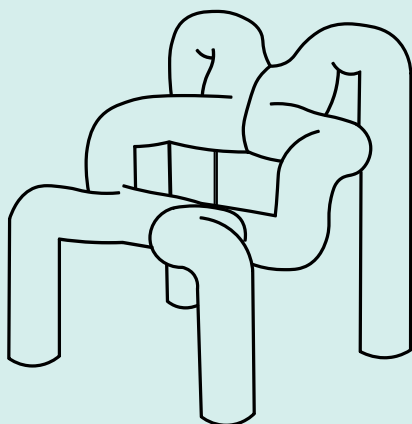

# Ekstrem

THE NO-LIMIT SITTING EXPERIENCE

By Terje Ekstrøm

1984

The iconic Ekstrem challenges conventional furniture, while still providing unparalleled comfort. A throwback to the eccentric 80s, the unexpected geometrics allow you to sit forward with feet on the ground,

sideways with legs calmly placed on the armrests, or completely backwards with the front of the torso against the chair's back. The Ekstrem is an ideal piece to spice up any interior.

## TECHNICAL INFORMATION

W72 x D70 x H79H cm

Seat height: 43 cm

Weight: 15 kg

Fabrics: Knit

Warranty: Five years warranty

[DOWNLOAD IMAGES HERE](#)