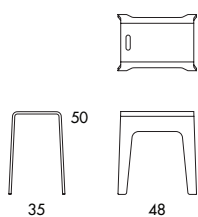

**O60** 2.3 kg | 0.26 m<sup>3</sup>/6 pcs 

**O61** 2.8 kg | 0.1 m<sup>3</sup>/pc 

**STACKABLE STOOL | TABLE.** Compression moulded, layer-glued lacquered birch. Finish in clear-lacquered birch or oak. O60 stain colours are applied to birch veneer. Black stain on O61 is applied to oak veneer. Plastic foot.

**O60** 2.3 kg | 0.26 m<sup>3</sup>/6 pcs 

	<b>O60</b>
Overall height	44
Seat width	39
Overall width	42
Seat depth	22
Overall depth	30
Weight, kg	2.3
Cbm	0.26/6 pcs

**O61** 2.8 kg | 0.1 m<sup>3</sup>/pc 

	<b>O61</b>
Seat height	50
Overall height	50
Seat width	44
Overall width	48
Seat depth	25
Overall depth	35
Weight, kg	3.2
Cbm	0.1/pc
Cbm	1.2/12 pcs