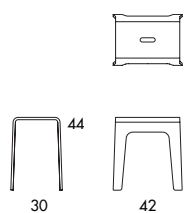

**O60** 2.3 kg | 0.26 m<sup>3</sup>/6 pcs 

**O61** 2.8 kg | 0.1 m<sup>3</sup>/pc 

**STACKABLE STOOL | TABLE.** Compression moulded, layer-glued lacquered birch. Finish in clear-lacquered birch or oak. O60 stain colours are applied to birch veneer. Black stain on O61 is applied to oak veneer. Plastic foot.

**O60** 2.3 kg | 0.26 m<sup>3</sup>/6 pcs 

	<b>O60</b>
Overall height	44
Seat width	39
Overall width	42
Seat depth	22
Overall depth	30
Weight, kg	2.3
Cbm	0.26/6 pcs

**O61** 2.8 kg | 0.1 m<sup>3</sup>/pc 

	<b>O61</b>
Seat height	50
Overall height	50
Seat width	44
Overall width	48
Seat depth	25
Overall depth	35
Weight, kg	3.2
Cbm	0.1/pc
Cbm	1.2/12 pcs