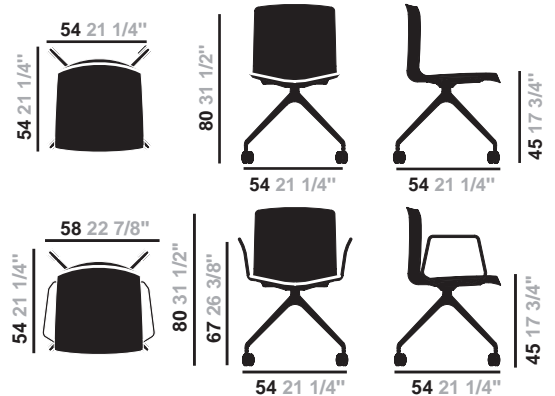

Dimensions*

* Files CAD 2D - 3D available for download at www.arper.com

Shipment details

Art. 0333	kg	m³	lb	ft³
1 PCS = 2 boxes	12.9	0.280	28.38	9.888
4 PCS = 2 boxes	38.24	0.404	84.128	14.267

Base finishes

Materials

Wood

Carded In Fabrics kvadrat and No Stain