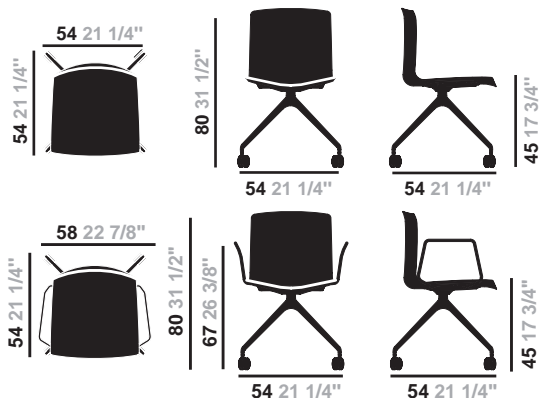

clip.it.easy

Dimensions*

* Files CAD 2D - 3D available for download at www.arper.com

Shipment details

	kg	m ³	lb	ft ³
Art. 0386				
1 PCS = 2 boxes	9.68	0.249	21.296	8.793
4 PCS = 2 boxes	28.7	0.352	63.14	12.43
Art. 0386BV				
1 PCS = 3 boxes	12.60	0.278	27.72	9.817
4 PCS = 3 boxes	36.84	0.388	81.048	13.702