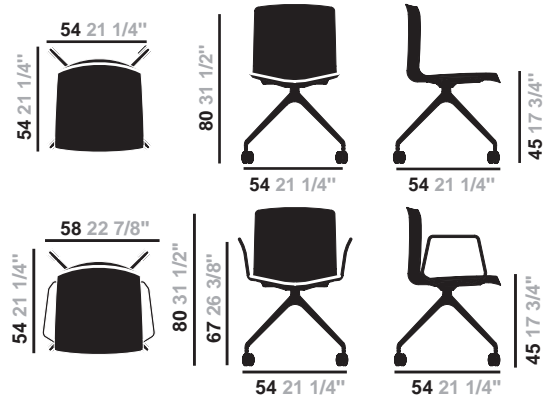

clip.it.easy

Dimensions*

* Files CAD 2D - 3D available for download at www.arper.com

Shipment details

Art. 0317	kg	m ³	lb	ft ³
1 PCS = 2 boxes	11.5	0.273	25.30	9.64
4 PCS = 2 boxes	36.8	0.396	80.96	13.984
Art. 0317BV				
1 PCS = 3 boxes	13.88	0.302	30.536	10.665
4 PCS = 3 boxes	44.94	0.432	98.868	15.255