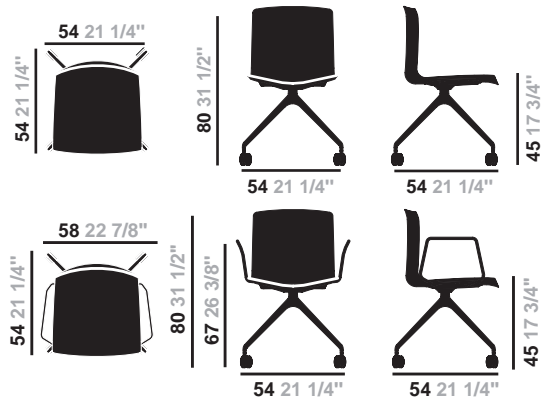

clip.it.easy

Dimensions*

* Files CAD 2D - 3D available for download at www.arper.com

Shipment details

Art. 0372	kg	m ³	lb	ft ³
1 PCS = 2 boxes	12.9	0.280	28.38	9.888
4 PCS = 2 boxes	38.24	0.404	84.128	14.267
Art. 0372BV				
1 PCS = 3 boxes	15.28	0.309	33.616	10.912
4 PCS = 3 boxes	46.38	0.440	102.036	15.538