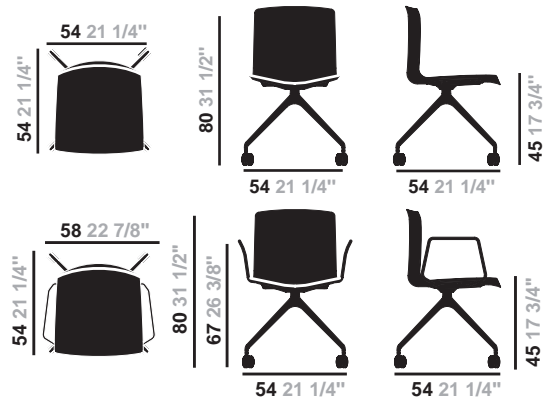

Dimensions*

* Files CAD 2D - 3D available for download at www.arper.com

Shipment details

Art. 0290	kg	m³	lb	ft³
1 PCS = 2 boxes	10.20	0.251	22.44	8.863
4 PCS = 2 boxes	30.80	0.340	67.76	12.006
Art. 0290BV				
1 PCS = 3 boxes	15.28	0.309	33.616	10.912
4 PCS = 3 boxes	46.38	0.440	102.036	15.538

Base finishes

Materials

Polypropylene

Carded In Fabrics kvadrat and No Stain