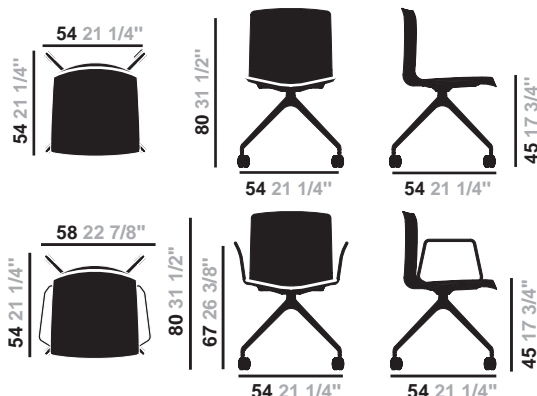

Dimensions*

* Files CAD 2D - 3D available for download at www.arper.com

Shipment details

Art. 0369	kg	m³	lb	ft³
1 PCS = 2 boxes	10.2	0.251	22.44	8.863
4 PCS = 2 boxes	30.8	0.340	67.76	12.006
Art. 0369BV				
1 PCS = 3 boxes	12.58	0.280	27.676	9.888
4 PCS = 3 boxes	38.94	0.376	85.688	13.278

Base finishes

LU1
Aluminium
finish steel

V12 White
lacquered
Matt

V39 Black
lacquered
Matt

Materials

Polypropylene

PO
Polypropylene
one color
10 colors

PO
Polypropylene
two colors
10 colors

Carded In Hard leather

CU
Hard leather
grade 1
4 colors

CT
Hard leather
grade 2
13 colors