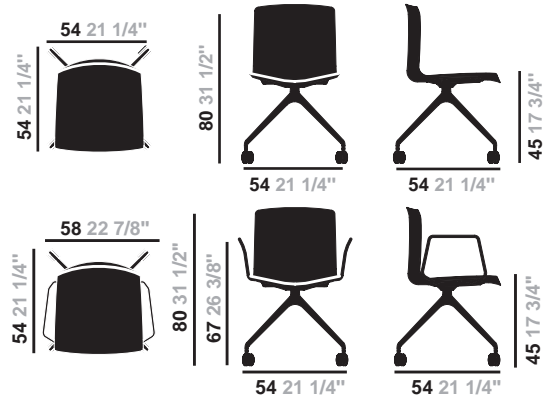

Dimensions*

* Files CAD 2D - 3D available for download at www.arper.com

Shipment details

Art. 0376	kg	m³	lb	ft³
1 PCS = 2 boxes	11.5	0.273	25.30	9.64
4 PCS = 2 boxes	36.8	0.396	80.96	13.984
Art. 0376BV				
1 PCS = 3 boxes	13.88	0.302	30.536	10.665
4 PCS = 3 boxes	44.94	0.432	98.868	15.255

Base finishes

Materials

Carded In Fabrics kvadrat and No Stain

Carded In Faux leather, Soft leather and chrome free leather by elmo.