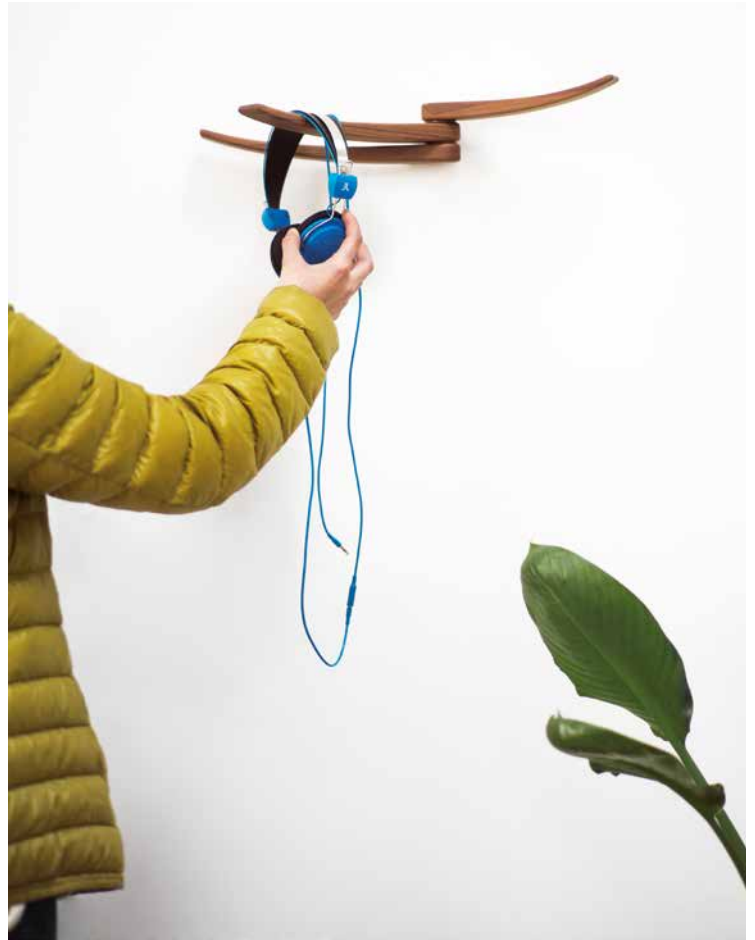

arper

1 Art. 4050

2 Art. 4050

2