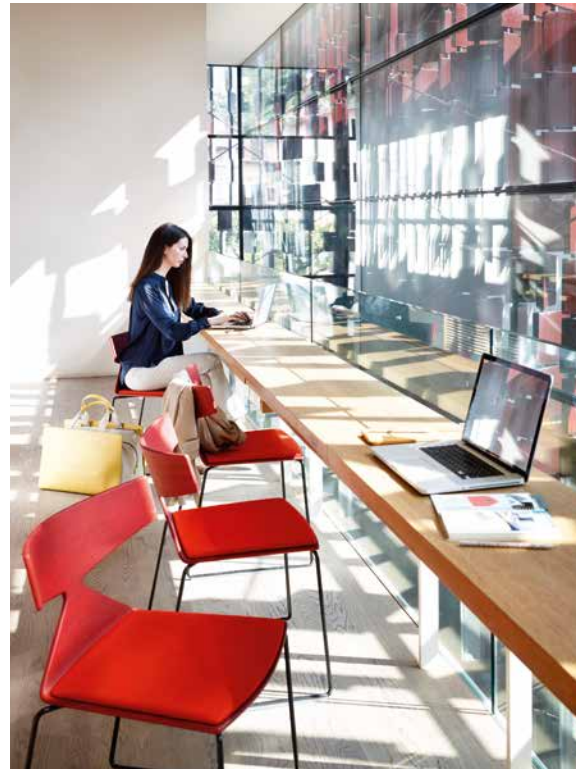

1

**1 Library,
Nembro, Italy
Art. 3711**

**2 Café Restaurant Estruch
Barcelona, Spain
Art. 3700
Art. 0656 Dizzie**