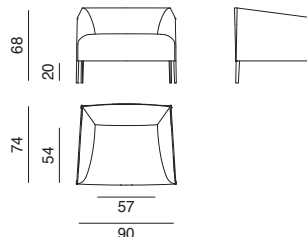

## Art. 2722 2723

Armchair (90 cm wide seat) with polished, powdercoated or veneered 4 leg base. Metal and plywood frame shell upholstered in leather, faux leather, fabric or customer's own material. The version with removable cover is available upon request without surcharge.

### Dimensions \*

\* File CAD 2D - 3D available for download at [www.arper.com](http://www.arper.com)