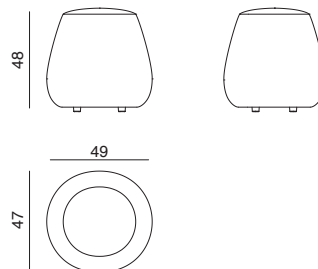

Pix 47

Design by Ichiro Iwasaki, 2014

Art. 3013 3016

One seat ottoman. Upholstery in leather, faux leather, fabric or customer's own material. 49 cm diameter and 48 cm height.

Dimensions *

* File CAD 2D - 3D available for download at www.arper.com

Serge Ferrari

Pix 47

Design by Ichiro Iwasaki, 2014

SHIPMENT DETAILS

Art.3013

1 pz = 1  - kg 5,92/ m² 0,14

1 pz = 1  - kg 5/ m³ 0,04

TECHNICAL SPECIFICATIONS