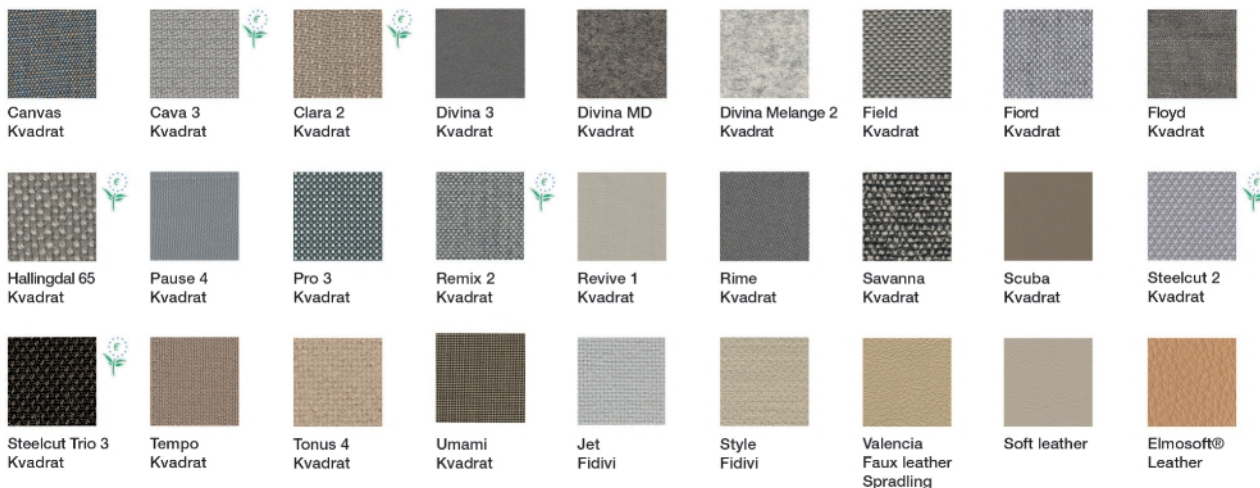

Carded In

Graded In

kvadrat

camira

DESIGN
TEX

Gabriel

svensson

maharam