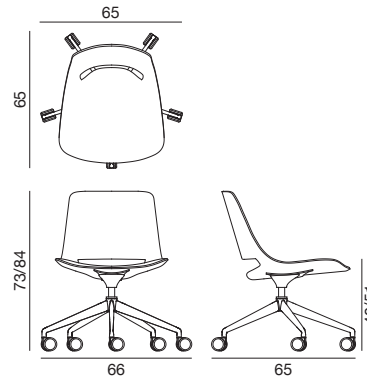

Palm

Design by Lievore Altherr Molina, 2004

Art. 1210 1217

Chair with aluminium five-star swivel base mounted on self braking castors, fitted with gas height adjustment mechanism. Polyethylene shell also available upholstered in leather, faux leather, fabric or customer's material.

Dimensions *

* File CAD 2D - 3D available for download at www.arper.com

Frame Base

LU1

Shell

Polyethylene

PE
Polyethylene

Carded In