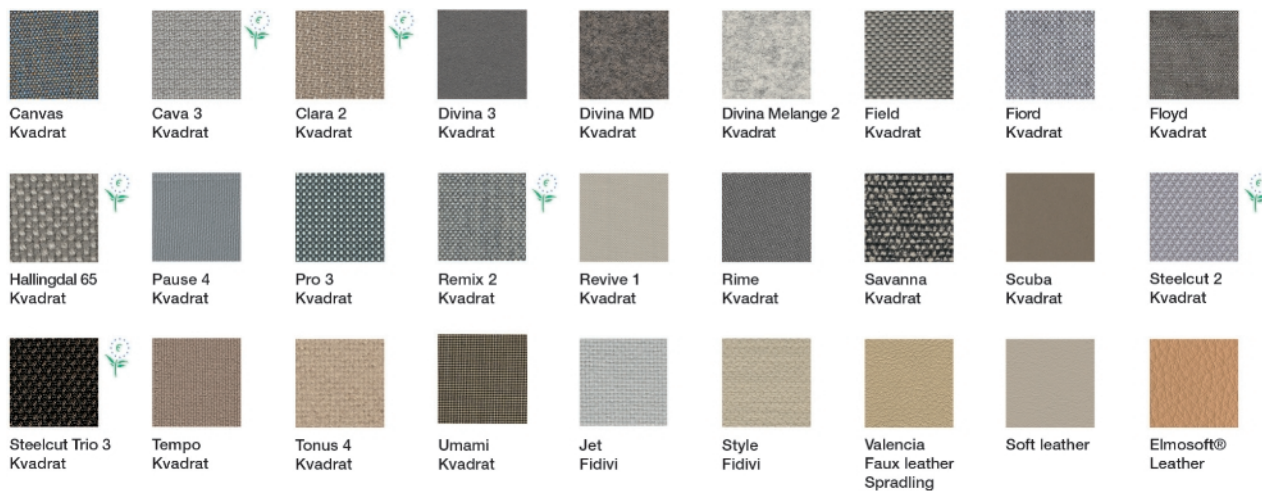

Shell

Carded In

Graded In

kvadrat

camira

DESIGN
TEX

Gabriel

svensson

maharam

Serge Ferrari