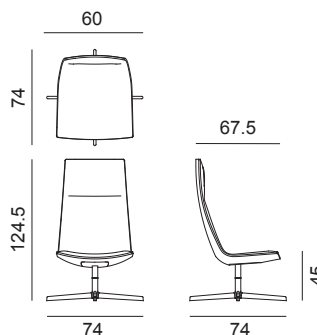

Catifa 60 Direction

Design by Lievore Altherr Molina, 2008

Art. 2100 2126

Chair with polished aluminium four-star pedestal base, available in the swivel version (Art. 2100), or with return and tilt mechanisms (Art. 2126). The polyurethane shell with high backrest is upholstered in leather, faux leather, fabric or customer's material. Upholstered polished aluminium armrests, are available upon request.

Dimensions *

* File CAD 2D - 3D available for download at www.arper.com

Frame Base

LU1

Shell

Carded In

Graded In

kvadrat

H 140 cm. COM Meterage ml 1.76

Non-upholstered armrest available on request.

RESISTANCE TEST

- EN 1728:2000 - EN 15373:2007 6.15
- EN 1728:2000 - EN 15373:2007 6.2.1
- EN 1728:2000 - EN 15373:2007 6.7
- UNI 8591/84
- EN 1728:2000 - EN 15373:2007 6.16
- EN 1728:2000 - EN 15373:2007 6.2.2
- EN 1728:2000 - EN 15373:2007 6.8
- EN 1335-3:2000 5