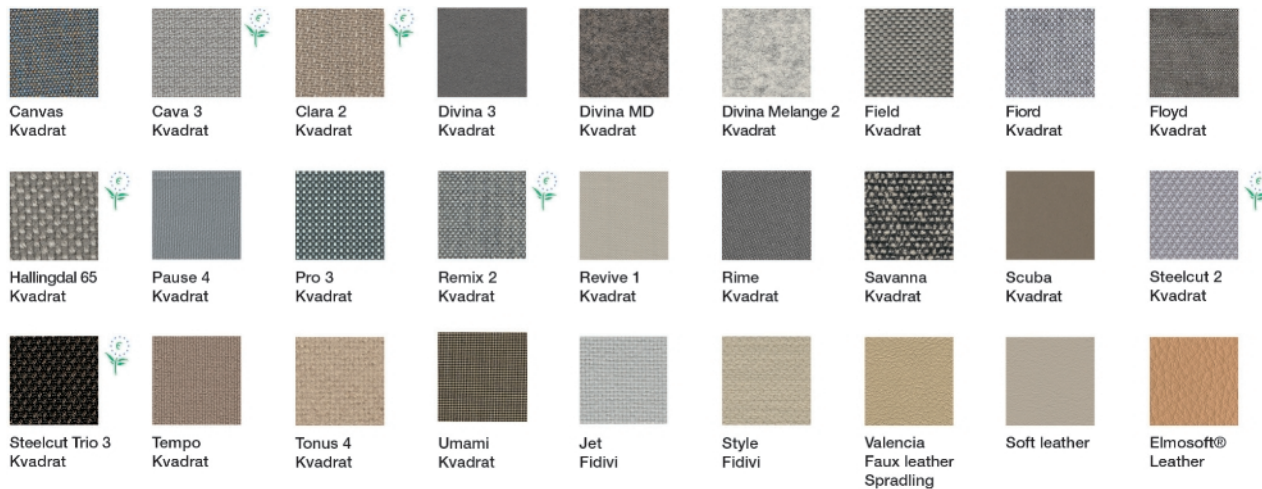

Catifa 60 Conference

Design by Lievore Altherr Molina, 2008

Art. 2120 2122

Chair with polished aluminium five-star base, mounted on self-braking castors, available with gas mechanism (Art. 2120) or with gas and tilt mechanisms (Art. 2122). The polyurethane shell with low backrest is upholstered in leather, faux leather, fabric or customer's material. Upholstered polished aluminium armrests, are available upon request.

Dimensions *

* File CAD 2D - 3D available for download at www.arper.com

Frame Base

LU1

Shell

Carded In

Graded In

kvadrat