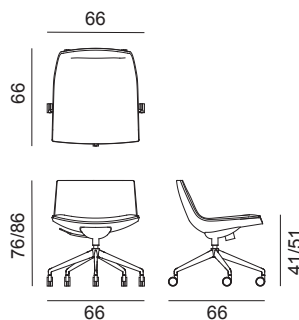

Catifa 60 Conference

Design by Lievore Altherr Molina, 2008

Art. 2120 2122

Chair with polished aluminium five-star base, mounted on self-braking castors, available with gas mechanism (Art. 2120) or with gas and tilt mechanisms (Art. 2122). The polyurethane shell with low backrest is upholstered in leather, faux leather, fabric or customer's material. Upholstered polished aluminium armrests, are available upon request.

Dimensions *

* File CAD 2D - 3D available for download at www.arper.com

Frame Base

LU1

Shell

Carded In

Graded In

kvadrat