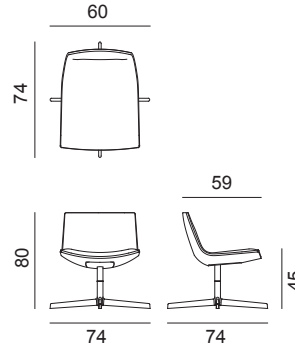

Dimensions *

* File CAD 2D - 3D available for download at www.arper.com