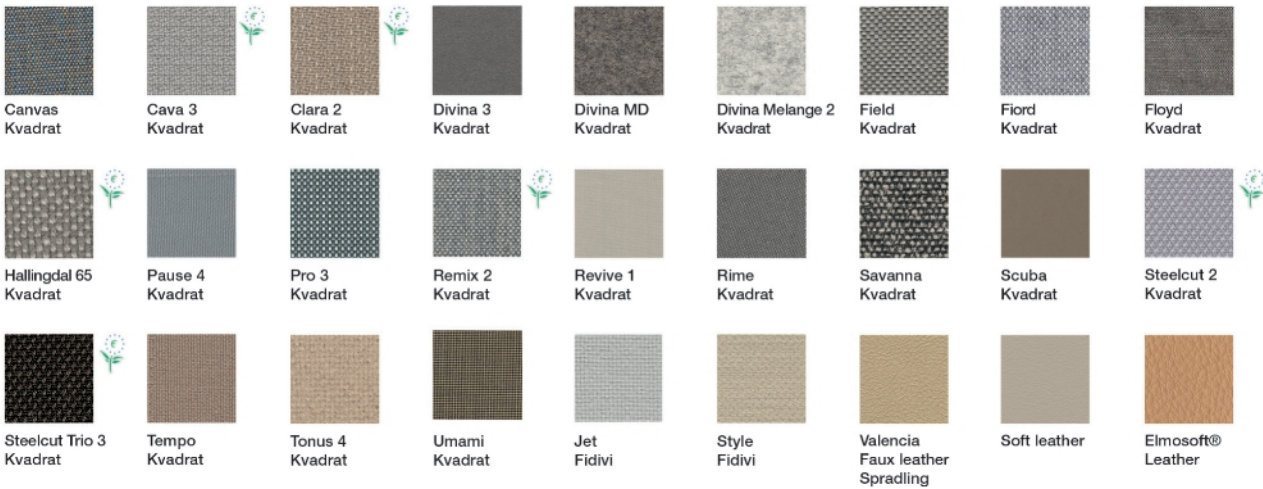

Frame Base

Shell

Carded In